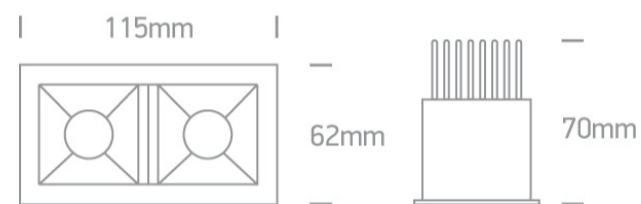

## 50207B/W/W

2x6,5W Recessed spot with COB LED. Ideal for shops and hotels.

Requires 350mA constant current driver.

Complies with standard EN60598-1 and any other specific standards.

### Dimensions

### Must be ordered separately

89015

89020

89011D

89015T

Physical Specification

Item Group	02 Recessed Spots Fixed LED
Family	Medium Shop Square Boxes Aluminium + steel
Order Code	50207B/W/W
Colour	White
Material	Aluminium + Steel
Shape	Rectangular
Length	115mm
Width	62mm
Height	70mm
Cutout Hole Width	108mm
Cutout Hole Length	57mm
Recessed Ceiling	Yes
Depth Required	90mm
Indoor	Yes
Adjustable	No

## Illumination Data

Colour Temperature	3000K
Lumen Output	2x550lm
Light Efficiency	84,61
CRI	90
Beam Angle	36°
Illumination Diagram	