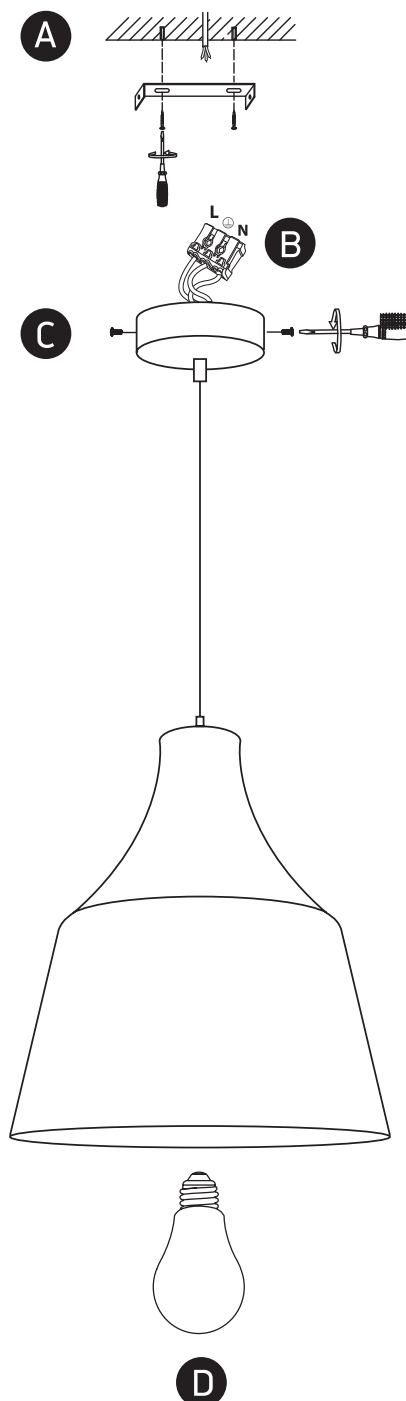

## 63072A

100-240V | E27 | 20W | IP20 | Aluminium

### Warnings:

1. Fix the base on the ceiling.
2. Make sure that the product is installed properly before connecting to electricity.
3. Connect the AC power cable to the driver's cable as shown in the above diagram.
4. Do not cover the fitting.
5. Maintenance and installation should only be carried out by a professional electrician.