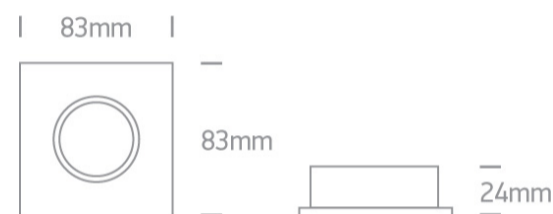

03 Recessed Spots Adjustable>The Classic Square Die cast

51105/C

Recessed adjustable MR16 spot with GU5.3 lampholder.

Complies with standard EN60598-1 and any other specific standards.

Downloads

Dimensions

Physical Specification

Item Group	03 Recessed Spots Adjustable
Family	The Classic Square Die cast
Order Code	51105/C
Colour	Chrome
Material	Die Cast
Shape	Rectangular
Length	83mm
Width	83mm
Height	24mm
Cutout Hole Diameter	75mm
Recessed Ceiling	Yes
Depth Required	65mm

Indoor

Yes

Завантажено з e27.com.ua

Adjustable

1 Direction

Electrical Characteristics

Fitting

Input Type

Illumination Data

Illumination Diagram

Packing Info

Box Length

10cm

Box Width

8,5cm

Box Height