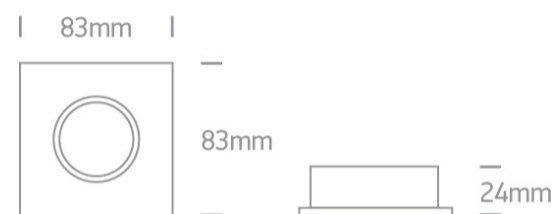

03 Recessed Spots Adjustable>The Classic Square Die cast

51105/MC

Recessed adjustable MR16 spot with GU5.3 lampholder.

Complies with standard EN60598-1 and any other specific standards.

Downloads

Dimensions

Physical Specification

Item Group	03 Recessed Spots Adjustable
Family	The Classic Square Die cast
Order Code	51105/MC
Colour	Brushed Chrome
Material	Die Cast
Shape	Rectangular
Length	83mm
Width	83mm
Height	24mm
Cutout Hole Diameter	75mm
Recessed Ceiling	Yes
Depth Required	65mm

Indoor

Yes

Завантажено з e27.com.ua

Adjustable

1 Direction

Electrical Characteristics

Fitting

Input Type

Illumination Data

Illumination Diagram

Packing Info

Box Length

10cm

Box Width

8,5cm

Box Height