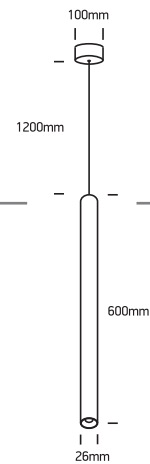

INSTALLATION MANUAL

63108A

ecolight

230V | COB LED | 6W | IP20 | Die cast
Complete with 700mA driver.

80 CRI

Warnings:

1. Make sure that the product is installed properly before connecting to electricity.
2. Do not cover the fitting.
3. Maintenance and installation should only be carried out by a professional electrician.