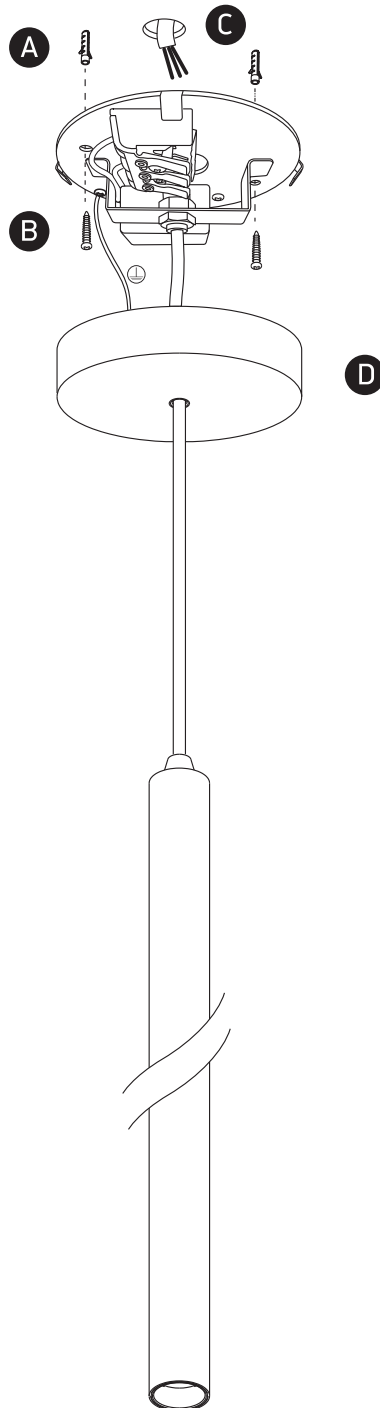

INSTALLATION MANUAL

63108A

ecolight

230V | COB LED | 6W | IP20 | Die cast
Complete with 700mA driver.

80 CRI

Warnings:

1. Make sure that the product is installed properly before connecting to electricity.
2. Do not cover the fitting.
3. Maintenance and installation should only be carried out by a professional electrician.