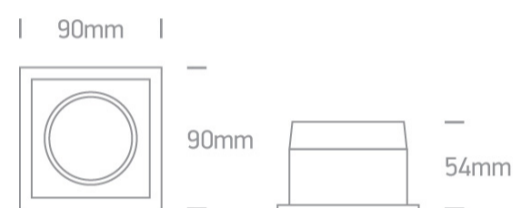

03 Recessed Spots Adjustable&gt;The Dark Light Square Spots Die cast

**51105D/G**

Dark Light Recessed Square adjustable MR16 spot with GU5.3 lampholder.

Complies with standard EN60598-1 and any other specific standards.

## Dimensions

Grey

Material

Die Cast

Shape

Rectangular

Length

90mm

Width	90mm
Height	54mm
Cutout Hole Width	80mm
Cutout Hole Length	80mm
Recessed Ceiling	Yes
Depth Required	85mm
Indoor	Yes
Adjustable	1 Direction

## Packing Info

Box Length	10,5cm
Box Width	7cm
Box Height	9,5cm

Box Weight

0,180kg

Завантажено з e27.com.ua

Pcs/Carton

50

Barcode