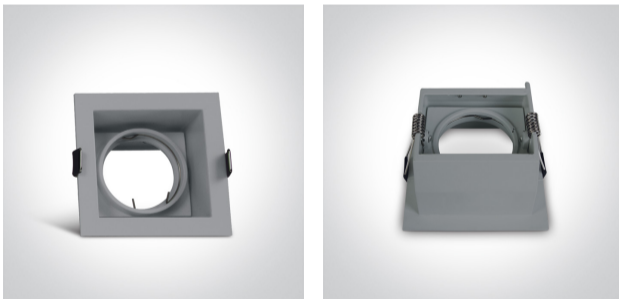

Gallery

Physical Specification

Item Group

03 Recessed Spots Adjustable

Family

The Dark Light Square Spots Die cast

Order Code

51105D/G

Colour

Grey

Material

Die Cast

Shape

Rectangular

Length

90mm