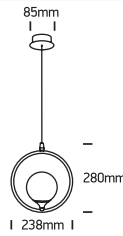

INSTALLATION MANUAL

63116

100-240V | G9 | 9W | IP20 | Steel

Warnings:

1. Make sure that the product is installed properly before connecting to electricity.
2. Do not cover the fitting.
3. Maintenance and installation should only be carried out by a professional electrician.