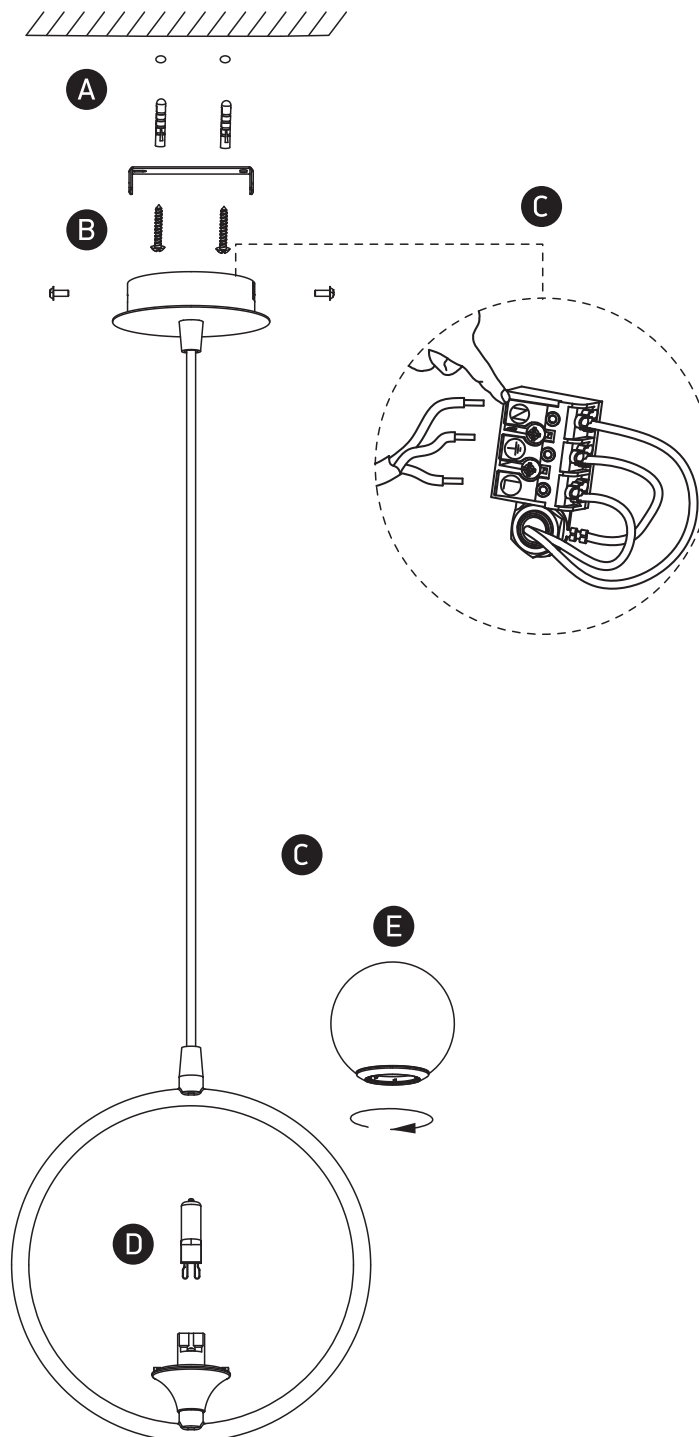

INSTALLATION MANUAL

63116

100-240V | G9 | 9W | IP20 | Steel

Warnings:

1. Make sure that the product is installed properly before connecting to electricity.
2. Do not cover the fitting.
3. Maintenance and installation should only be carried out by a professional electrician.