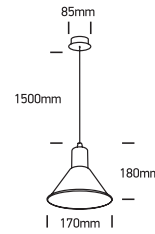

INSTALLATION MANUAL

63118

100-240V | E27 | 10W | IP20 | Steel

Warnings:

1. Make sure that the product is installed properly before connecting to electricity.
2. Do not cover the fitting.
3. Maintenance and installation should only be carried out by a professional electrician.