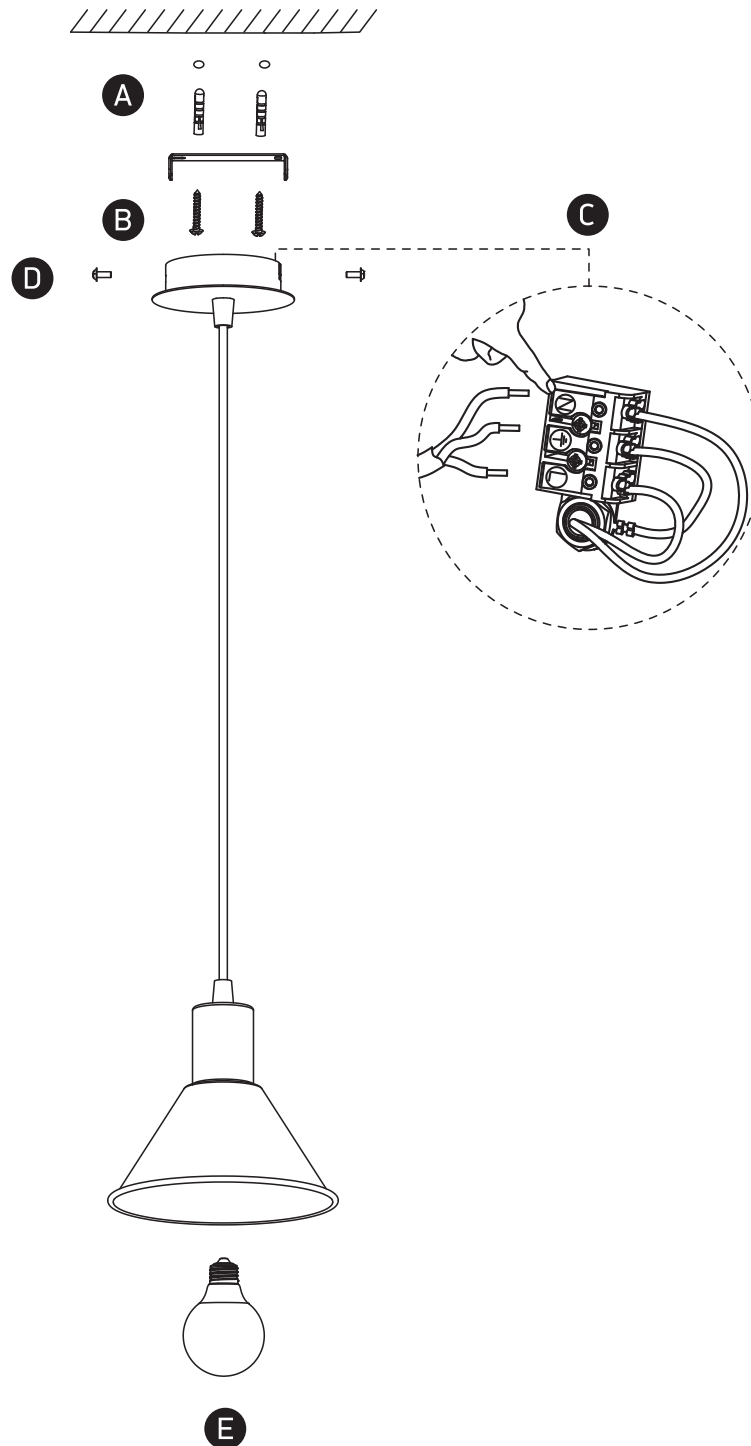

INSTALLATION MANUAL

63118

100-240V | E27 | 10W | IP20 | Steel

Warnings:

1. Make sure that the product is installed properly before connecting to electricity.
2. Do not cover the fitting.
3. Maintenance and installation should only be carried out by a professional electrician.