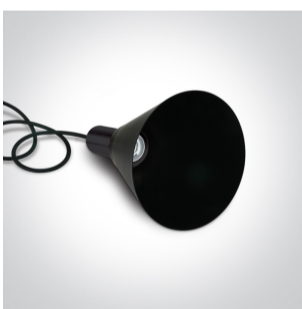

Gallery

Physical Specification

Item Group

New 2021 Edition 3

Family

Pendants

Order Code

63122/B

Colour

Black

Material

Aluminium

Shape

Circular

Height

228mm