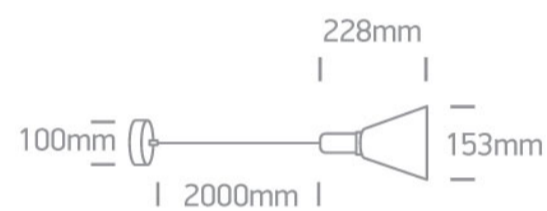

New 2021 Edition 3&gt;Pendants

63122/B

10W E27 pendant.

Complies with standard EN60598-1 and any other specific standards.

## Dimensions

Black

Material

Aluminium

Shape

Circular

Height

228mm

Diameter	153mm
Suspended Ceiling	Yes
Indoor	Yes
Adjustable	No