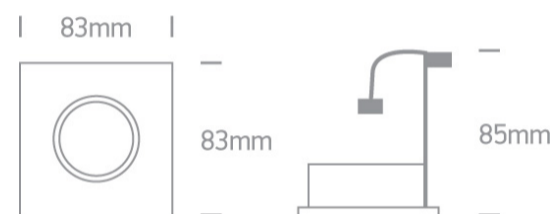

03 Recessed Spots Adjustable>The Classic Square GU10 Die cast

51105GA/W

Recessed adjustable MR16 spot with GU10 lamp holder.

Supplied with GU10 lamp.

Complies with standard EN60598-1 and any other specific standards.

Downloads

Dimensions

Gallery

Physical Specification

Item Group

03 Recessed Spots Adjustable

Family

The Classic Square GU10 Die cast

Length

83mm

Width	83mm
Height	85mm
Cutout Hole Diameter	73mm
Recessed Ceiling	Yes
Depth Required	100mm
Indoor	Yes
Adjustable	1 Direction

Electrical Characteristics

Gear	No
------	----

Fitting + Driver

Input Voltage	220-240V
50 Hz	Yes
60 Hz	Yes
Safety Class	
Power(Watts)	50W
IP Rating	IP20
Light Source	Replaceable lamp
Lamp Holder	GU10
Number of Lamps	1
Dimmable	N/A
Cable Length	15cm
F Mark	

Illumination Data

Illumination Diagram	
----------------------	---

Packing Info

Box Length	10cm
------------	------

Box Width	10cm
Box Height	7cm
Box Weight	0,192kg
Pcs/Carton	50
Barcode	5291889025603
HS Code	9405409900