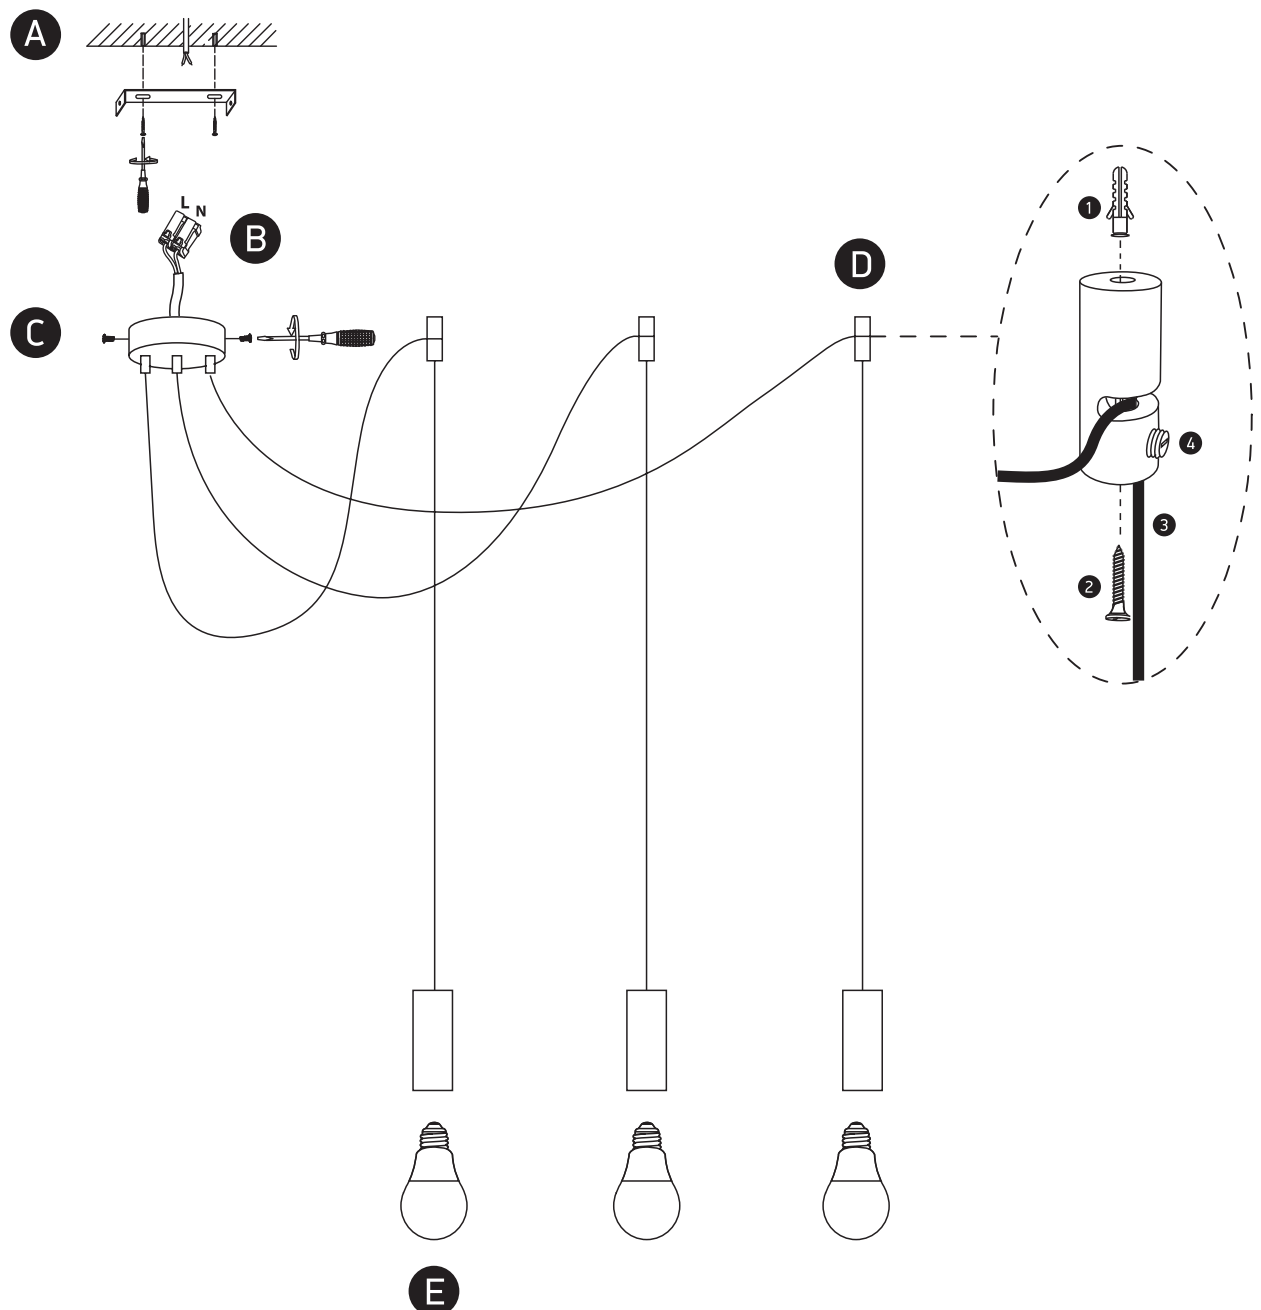

## 63124B

100-240V | E27 | 3x20W | IP20 | Aluminium

one  
LIGHT

### Warnings:

1. Fix the base on the ceiling.
2. Make sure that the product is installed properly before connecting to electricity.
3. Connect the AC power cable to the driver's cable as shown in the above diagram.
4. Do not cover the fitting.
5. Maintenance and installation should only be carried out by a professional electrician.