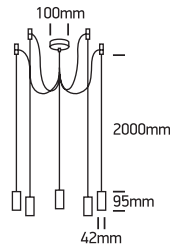

INSTALLATION MANUAL

63124C

100-240V | E27 | 5x20W | IP20 | Aluminium

one
LIGHT

Warnings:

1. Fix the base on the ceiling.
2. Make sure that the product is installed properly before connecting to electricity.
3. Connect the AC power cable to the driver's cable as shown in the above diagram.
4. Do not cover the fitting.
5. Maintenance and installation should only be carried out by a professional electrician.