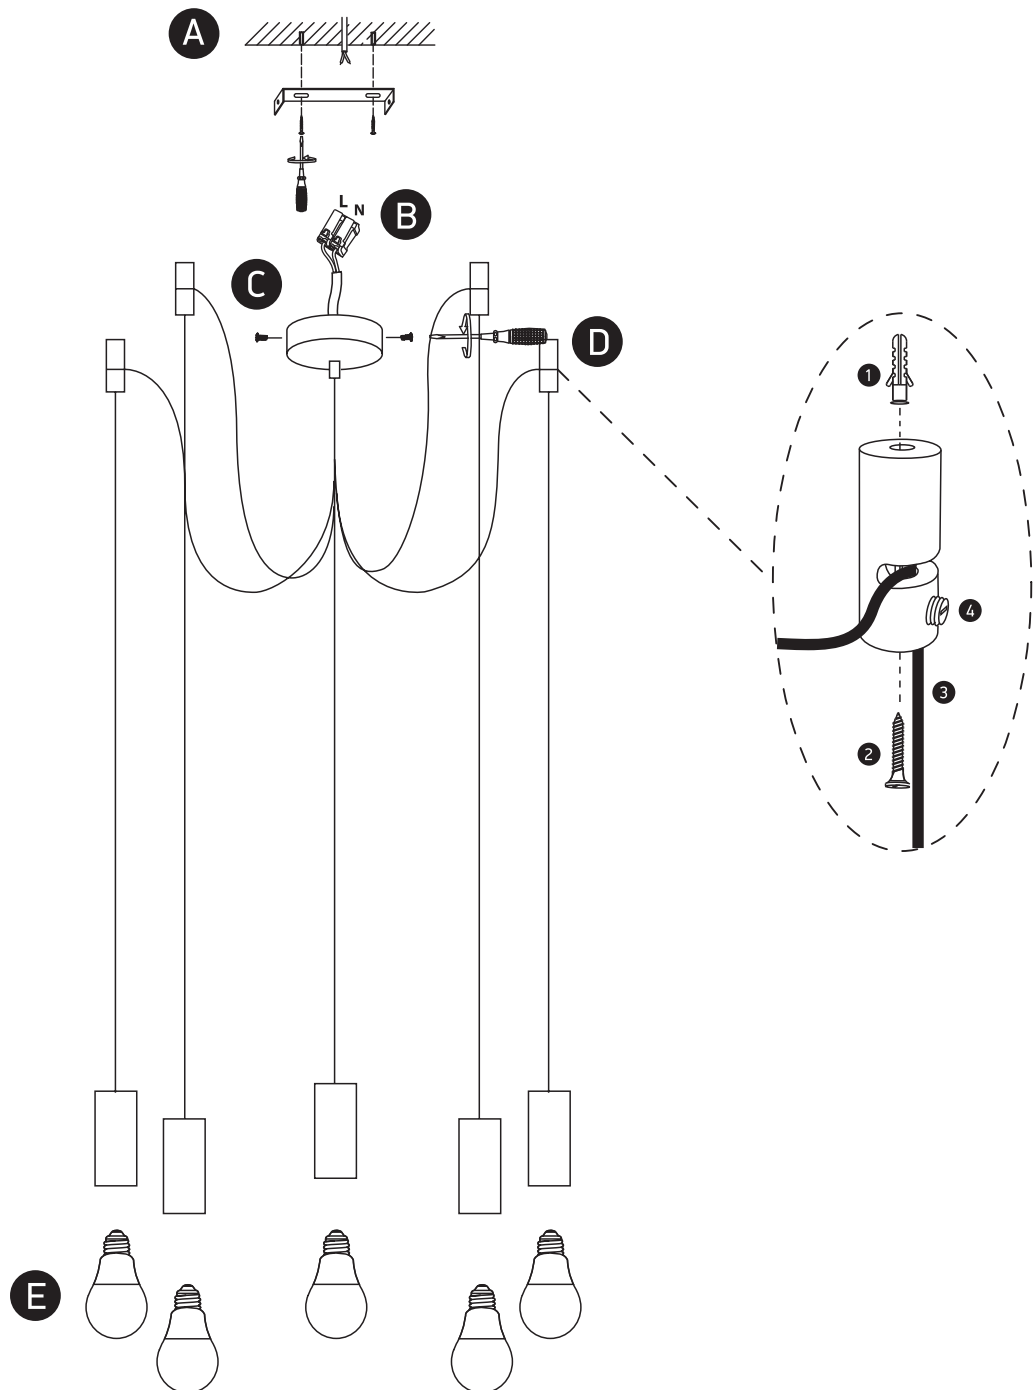

INSTALLATION MANUAL

63124C

100-240V | E27 | 5x20W | IP20 | Aluminium

one
LIGHT

Warnings:

1. Fix the base on the ceiling.
2. Make sure that the product is installed properly before connecting to electricity.
3. Connect the AC power cable to the driver's cable as shown in the above diagram.
4. Do not cover the fitting.
5. Maintenance and installation should only be carried out by a professional electrician.