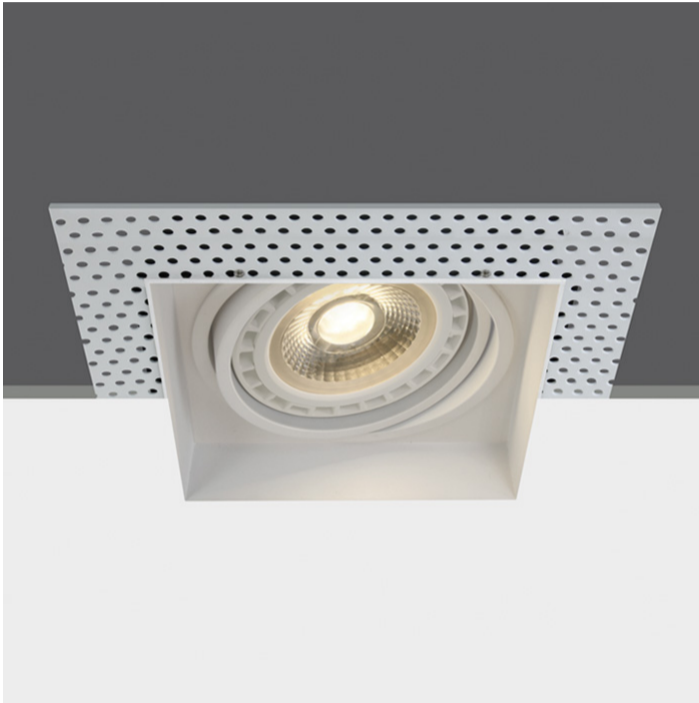

05 Downlights&gt;The R111 Trimless Shop Range Die cast

51110ATR/W

Recessed adjustable R111 trimless shop range with GU10 lampholder.

Complies with standard EN60598-1 and any other specific standards.

White

Material

Die Cast

Shape

Rectangular

Length

210mm

Width	210mm
Height	47mm
Cutout Hole Width	170mm
Cutout Hole Length	170mm
Recessed Ceiling	Yes
Depth Required	150mm
Indoor	Yes
Adjustable	2 Directions