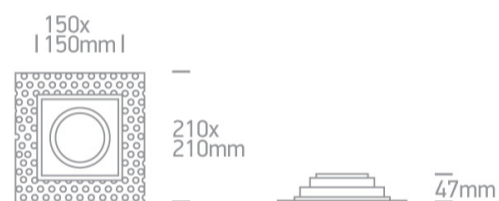

05 Downlights&gt;The R111 Trimless Shop Range Die cast

51110ATR/W

Recessed adjustable R111 trimless shop range with GU10 lampholder.

Complies with standard EN60598-1 and any other specific standards.

## Dimensions

White

Material

Die Cast

Shape

Rectangular

Length

210mm

Width	210mm
Height	47mm
Cutout Hole Width	170mm
Cutout Hole Length	170mm
Recessed Ceiling	Yes
Depth Required	150mm
Indoor	Yes
Adjustable	2 Directions

## Packing Info

Box Length	21,5cm
Box Width	21,5cm
Box Height	7cm
Box Weight	0,75Kg
Pcs/Carton	10
Carton Length	45cm
Carton Width	23cm
Carton Height	38cm
Carton Weight	7,7Kg
Barcode	5291889057222
HS Code	9405409900