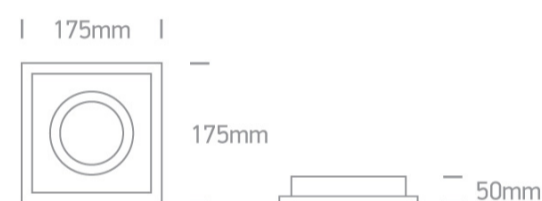

05 Downlights&gt;Adjustable R111 Shop Range Aluminium

**51110N/W**

Recessed adjustable R111 downlight shop range with GU10 lampholder.

Suitable for LED module

Complies with standard EN60598-1 and any other specific standards.

## Dimensions

White

Material

Aluminium

Shape

Rectangular

Length

175mm

Width	175mm
Height	50mm
Cutout Hole Width	165mm
Cutout Hole Length	165mm
Recessed Ceiling	Yes
Depth Required	160mm
Indoor	Yes
Adjustable	2 Directions

## Fitting

Safety Class	
Power(Watts)	75W
IP Rating	IP20
Light Source	Replaceable lamp
Lamp Holder	GU10
Number of Lamps	1
Cable Length	15cm