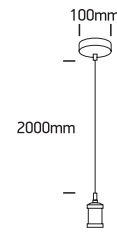

# INSTALLATION MANUAL

63128

100-240V | E27 | 20W | IP20 | Aluminium

Suitable for shade or glass.