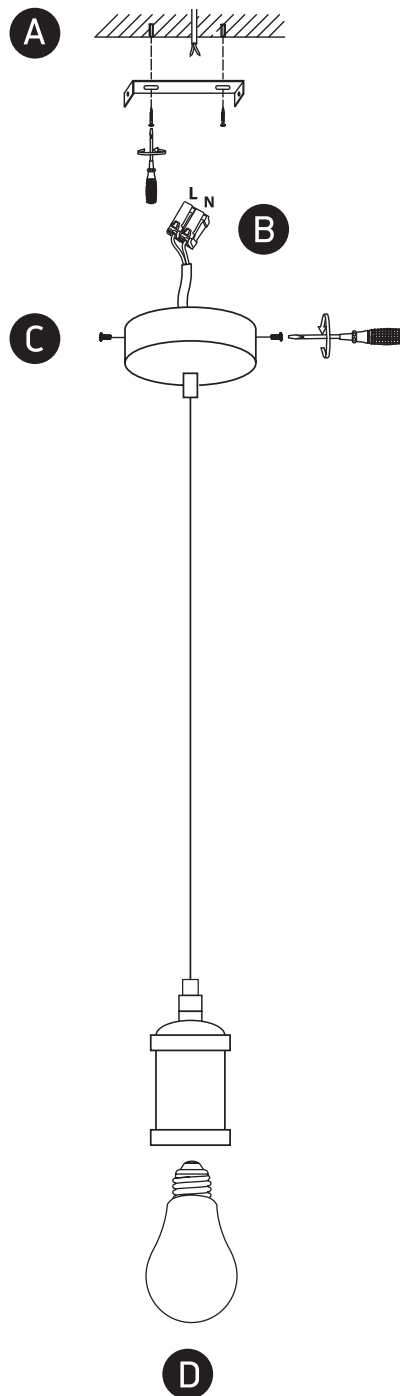

# INSTALLATION MANUAL

63128

100-240V | E27 | 20W | IP20 | Aluminium

Suitable for shade or glass.

## Warnings:

1. Fix the base on the ceiling.
2. Make sure that the product is installed properly before connecting to electricity.
3. Connect the AC power cable to the driver's cable as shown in the above diagram.
4. Do not cover the fitting.
5. Maintenance and installation should only be carried out by a professional electrician.