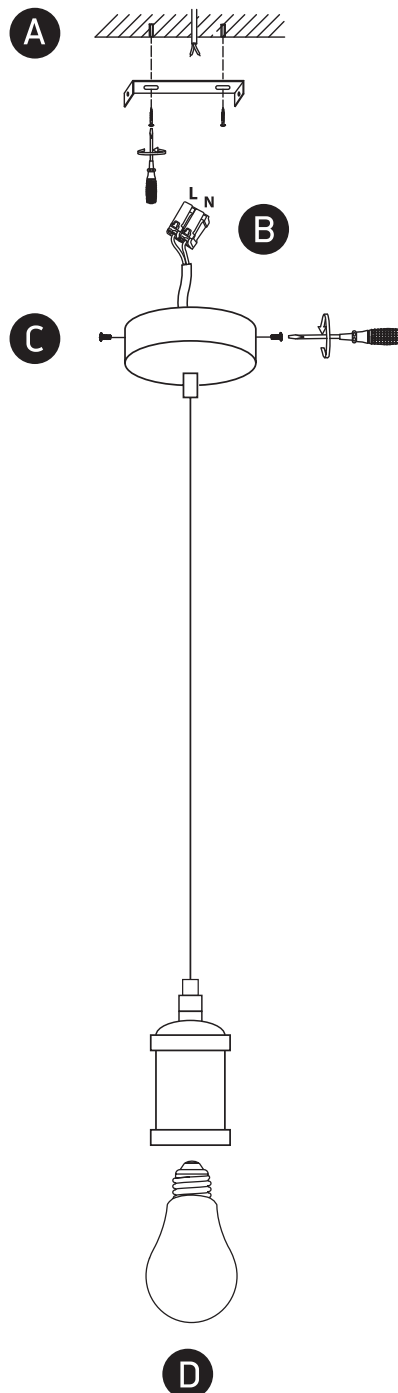

INSTALLATION MANUAL

63128

100-240V | E27 | 20W | IP20 | Aluminium

Suitable for shade or glass.

Warnings:

1. Fix the base on the ceiling.
2. Make sure that the product is installed properly before connecting to electricity.
3. Connect the AC power cable to the driver's cable as shown in the above diagram.
4. Do not cover the fitting.
5. Maintenance and installation should only be carried out by a professional electrician.