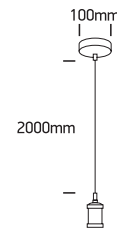

INSTALLATION MANUAL

63128

100-240V | E27 | 20W | IP20 | Aluminium

Suitable for shade or glass.

Warnings:

1. Fix the base on the ceiling.
2. Make sure that the product is installed properly before connecting to electricity.
3. Connect the AC power cable to the driver's cable as shown in the above diagram.
4. Do not cover the fitting.
5. Maintenance and installation should only be carried out by a professional electrician.