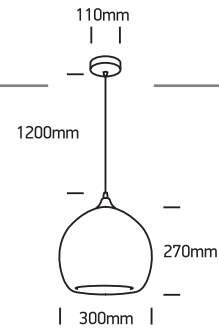

INSTALLATION MANUAL

63136

100-240V | E27 | 12W | IP20 | Metal + glass

Warnings:

1. Make sure that the product is installed properly before connecting to electricity.
2. Do not cover the fitting.
3. Maintenance and installation should only be carried out by a professional electrician.