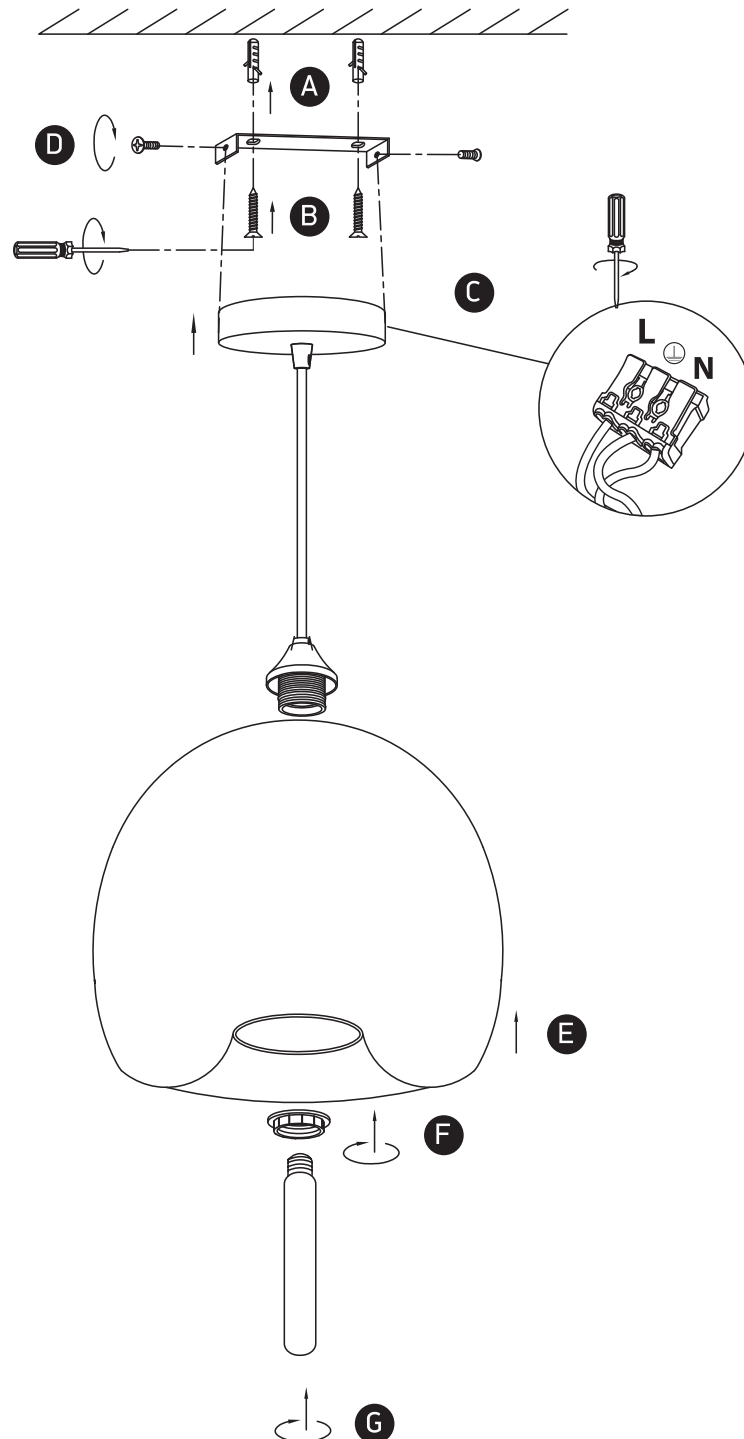

INSTALLATION MANUAL

63136

100-240V | E27 | 12W | IP20 | Metal + glass

Warnings:

1. Make sure that the product is installed properly before connecting to electricity.
2. Do not cover the fitting.
3. Maintenance and installation should only be carried out by a professional electrician.