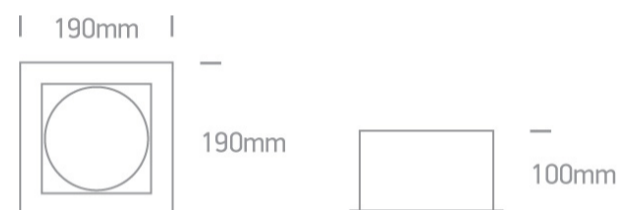

## 07 Downlights Adjustable LED&gt;The COB Box Type Shop Range

51120/G/W

20W COB LED Recessed adjustable downlight, COB square range, IP20.

Supplied with non-dimmable LED driver.

Complies with standard EN60598-1 and any other specific standards.

## Dimensions

Grey

Material

Aluminium

Shape

Rectangular

Length

190mm

Width	190mm
Height	100mm
Cutout Hole Width	165mm
Cutout Hole Length	165mm
Recessed Ceiling	Yes
Depth Required	140mm
Indoor	Yes
Adjustable	2 Directions

## Packing Info

Box Length	23cm
Box Width	23cm
Box Height	17cm
Box Weight	1,29kg

Pcs/Carton

12

Завантажено з e27.com.ua

Barcode

5291889041108

HS Code