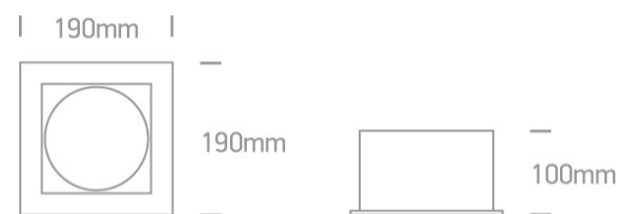

Dimensions