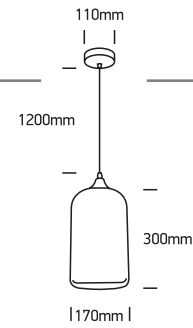

INSTALLATION MANUAL

63138

100-240V | E27 | 12W | IP20 | Metal + glass

Warnings:

1. Make sure that the product is installed properly before connecting to electricity.
2. Do not cover the fitting.
3. Maintenance and installation should only be carried out by a professional electrician.