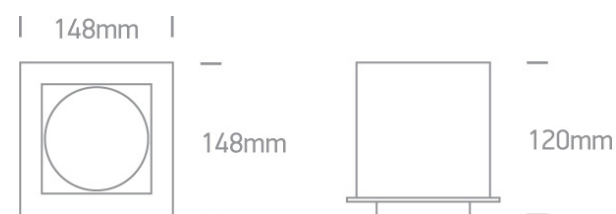

07 Downlights Adjustable LED>The Box Type Shop Range

51125/G/C

25W COB LED Recessed adjustable downlight, shop range, IP20.

Supplied with non-dimmable LED driver.

Complies with standard EN60598-1 and any other specific standards.

Downloads

Dimensions

Gallery

Physical Specification

Item Group

07 Downlights Adjustable LED

Family

The Box Type Shop Range

Length

148mm

Width	148mm
Height	120mm
Cutout Hole Width	130mm
Cutout Hole Length	130mm
Recessed Ceiling	Yes
Depth Required	160mm
Indoor	Yes
Adjustable	2 Directions

Electrical Characteristics

Gear	External-Included
Fitting + Driver	
Input Voltage	100-240V
50 Hz	Yes
60 Hz	Yes
Safety Class	
Power(Watts)	25W
IP Rating	IP20
Light Source	LED built in
Dimmable	No
F Mark	