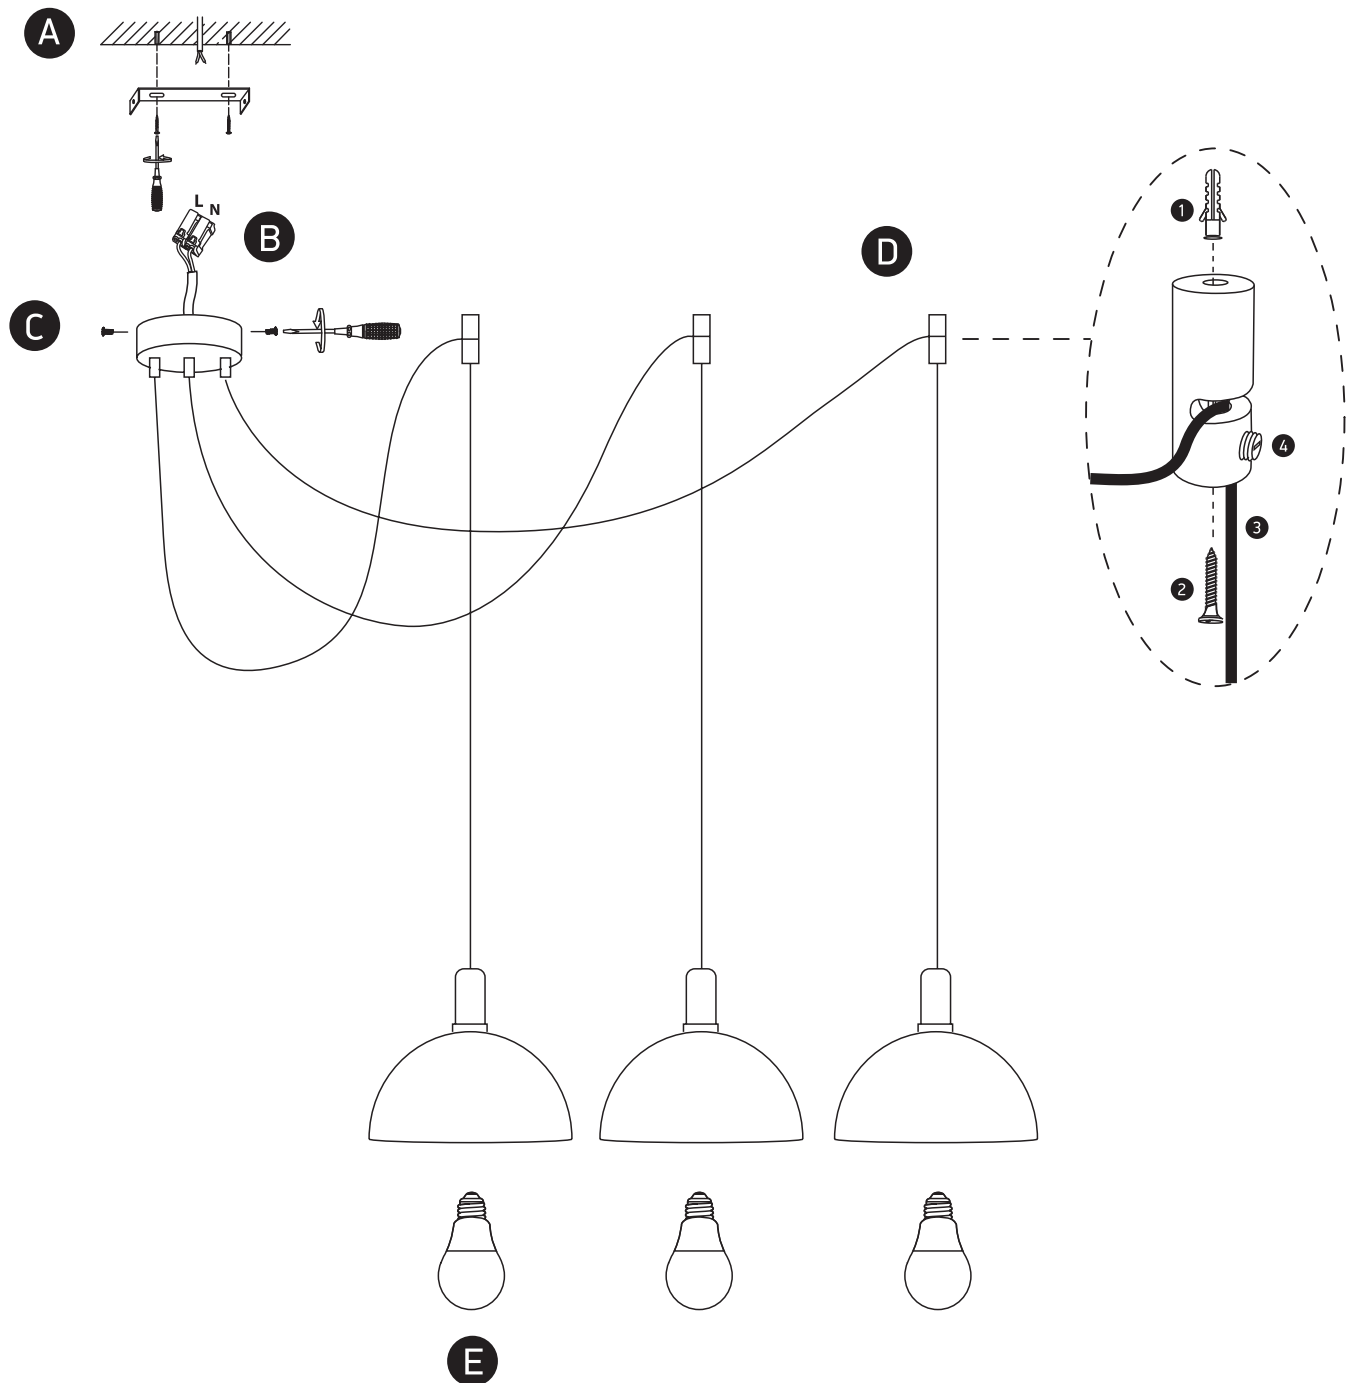

## 63140C

100-240V | E27 | 3x10W | IP20 | Aluminium

one  
LIGHT

### Warnings:

1. Fix the base on the ceiling.
2. Make sure that the product is installed properly before connecting to electricity.
3. Connect the AC power cable as shown in the above diagram.
4. Do not cover the fitting.
5. Maintenance and installation should only be carried out by a professional electrician.