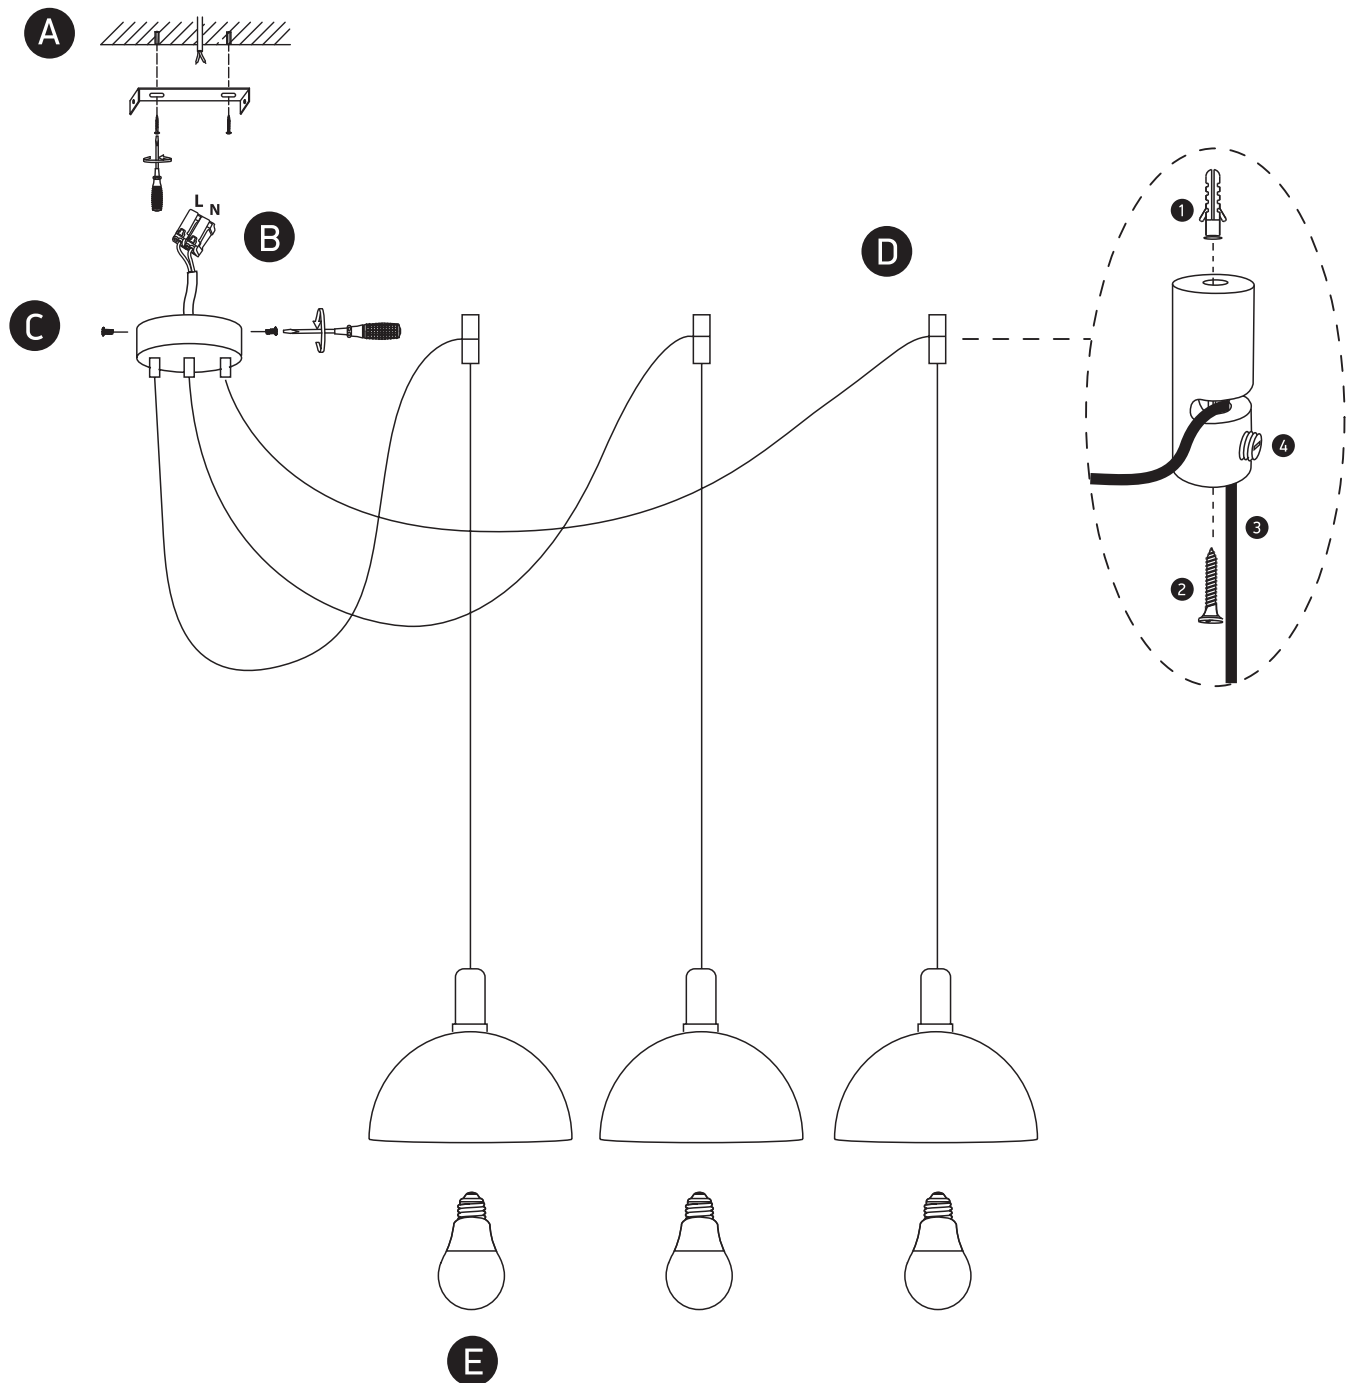

INSTALLATION MANUAL

63140C

100-240V | E27 | 3x10W | IP20 | Aluminium

one
LIGHT

Warnings:

1. Fix the base on the ceiling.
2. Make sure that the product is installed properly before connecting to electricity.
3. Connect the AC power cable as shown in the above diagram.
4. Do not cover the fitting.
5. Maintenance and installation should only be carried out by a professional electrician.