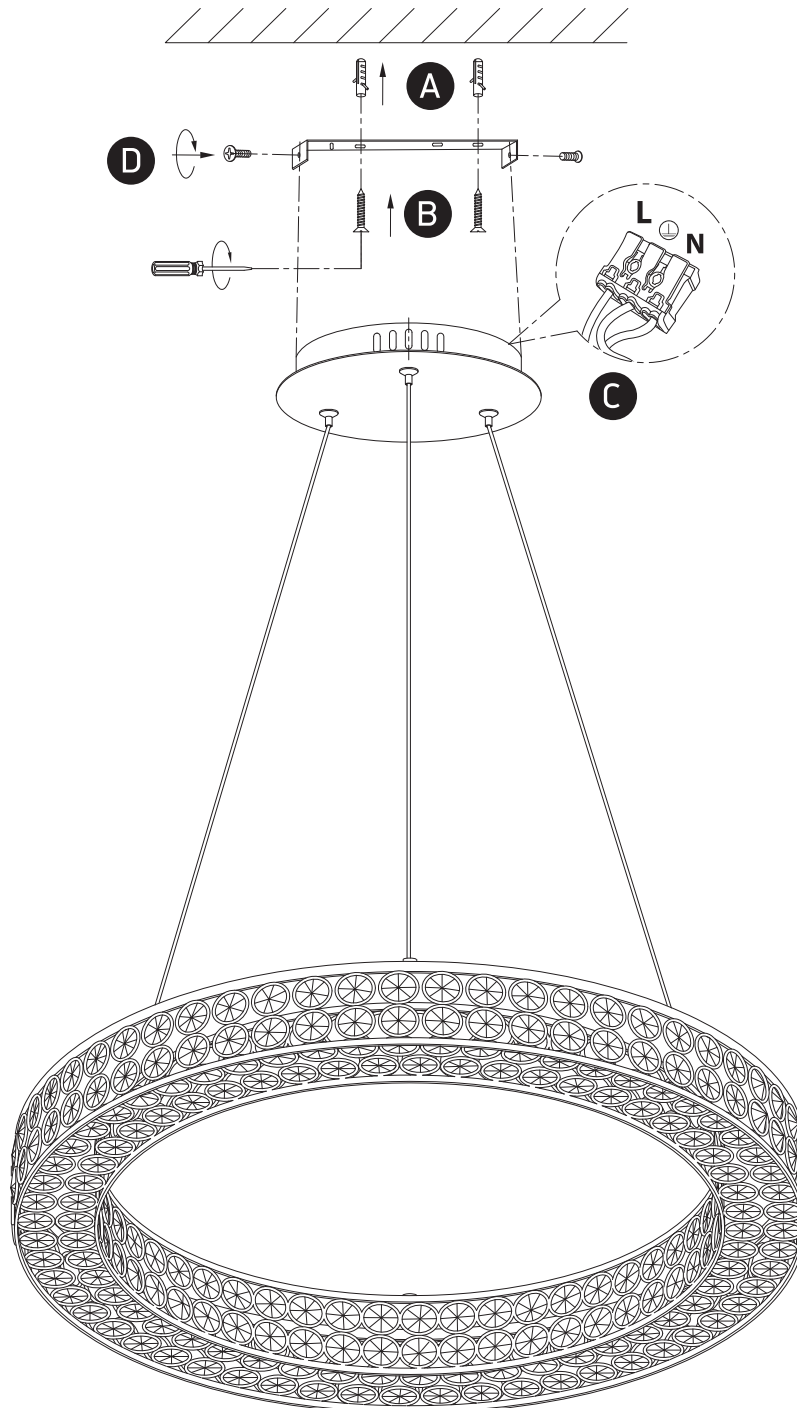

## 63184C

**LED**  
BUILT IN

230V | SMD 2835 | 24W | IP20 | Metal + glass  
Complete with 300mA driver.

**80**  
CRI