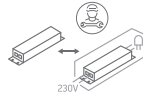

## 63184C

**LED**  
BUILT IN

230V | SMD 2835 | 24W | IP20 | Metal + glass  
Complete with 300mA driver.

**80**  
CRI