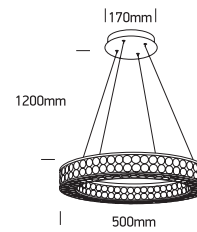

## 63184C

**LED**  
BUILT IN

230V | SMD 2835 | 24W | IP20 | Metal + glass  
Complete with 300mA driver.

**80**  
CRI