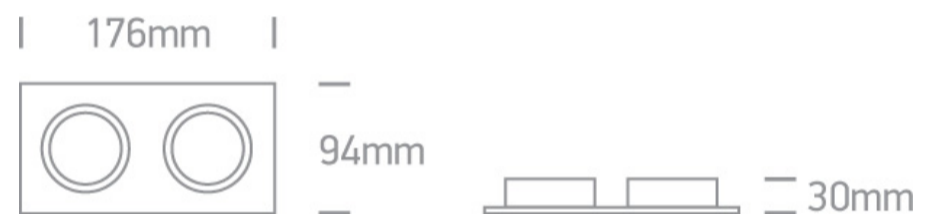

03 Recessed Spots Adjustable&gt;The Dual Ring Range Aluminium

**51205ABG/W**

Recessed adjustable MR16 spot with GU10 lamp holder.

Complies with standard EN60598-1 and any other specific standards.

## Dimensions

## Physical Specification

Item Group	03 Recessed Spots Adjustable
Family	The Dual Ring Range Aluminium
Order Code	51205ABG/W
Colour	White
Material	Aluminium
Shape	Rectangular
Length	176mm
Width	94mm
Height	30mm
Cutout Hole Width	162mm
Cutout Hole Length	82mm
Recessed Ceiling	Yes