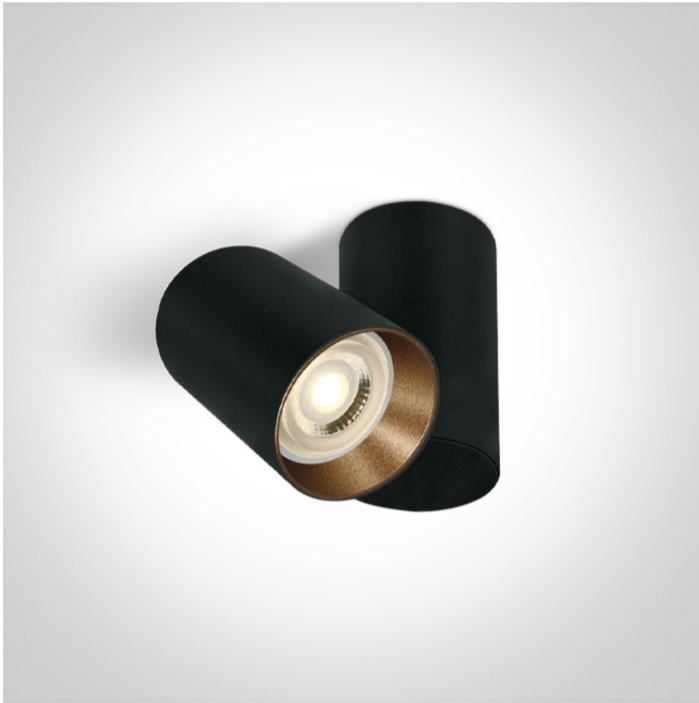

New 2023 Edition 2>Wall & Ceiling

65105E/B

10W MR16 GU10 Dark Light Adjustable Ceiling Light.

Complete with black and brass reflectors.

Complies with standard EN60598-1 and any other specific standards.

Downloads

65105E/B

Colour

Black

Material

Aluminium

Shape

Circular

Height