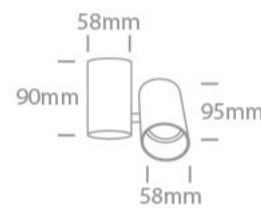

Dimensions