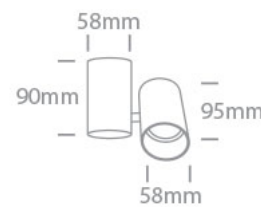

New 2023 Edition 2&gt;Wall &amp; Ceiling

65105E/CH

10W MR16 GU10 Dark Light Adjustable Ceiling Light.

Complete with black and brass reflectors.

Complies with standard EN60598-1 and any other specific standards.

## Dimensions

Champagne

Material

Aluminium

Shape

Circular

Height

95mm

Diameter	58mm
Surface Ceiling	Yes
Surface Wall	Yes
Indoor	Yes
Adjustable	1 Direction