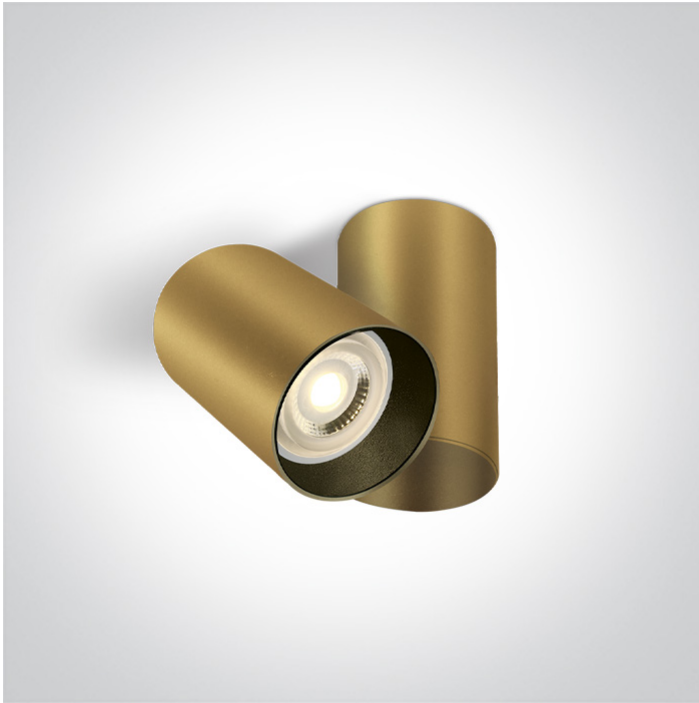

New 2023 Edition 2&gt;Wall &amp; Ceiling

65105E/CH

10W MR16 GU10 Dark Light Adjustable Ceiling Light.

Complete with black and brass reflectors.

Complies with standard EN60598-1 and any other specific standards.