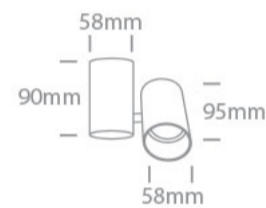

Dimensions