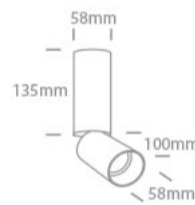

New 2023 Edition 2>Wall & Ceiling

65105EA/CH

10W MR16 GU10 Dark Light Adjustable Ceiling Light.

Complete with black and brass reflectors.

Complies with standard EN60598-1 and any other specific standards.

Downloads

Dimensions

Gallery

Physical Specification

Item Group

New 2023 Edition 2

Family

Wall & Ceiling

Order Code

65105EA/CH

Colour

Champagne

Material

Aluminium

Shape

Circular

Height

135mm

Diameter	58mm
Surface Ceiling	Yes
Indoor	Yes
Adjustable	2 Directions

Electrical Characteristics

Gear	No
------	----

Fitting + Driver

Input Voltage	100-240V
50 Hz	Yes
60 Hz	Yes
Safety Class	
Power(Watts)	10W
IP Rating	IP20
Light Source	Replaceable lamp
Lamp Holder	GU10
Number of Lamps	1
Dimmable	N/A
F Mark	