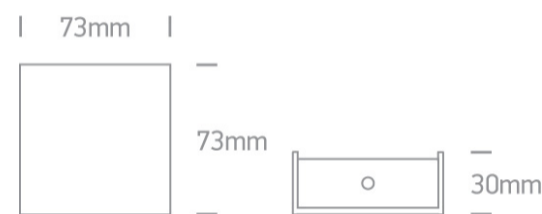

13 Wall &amp; Ceiling LED&gt;Decorative Wall &amp; Ceiling Natural aluminium

**60010/AL/BL**

1W Decorative Wall and Ceiling Natural aluminium

Complete with non-dimmable LED driver.

Complies with standard EN60598-1 and any other specific standards.

## Dimensions

## Physical Specification

Item Group	13 Wall & Ceiling LED
Family	Decorative Wall & Ceiling Natural aluminium
Order Code	60010/AL/BL
Colour	White
Material	Die Cast
Diffuser Material	PC
Shape	Rectangular
Length	190mm
Width	65mm
Height	80mm
Surface Wall	Yes
Indoor	Yes