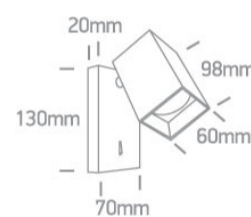

New 2022 Edition 3>Hotel & Bedroom

65105NBA/W

10W Retro surface wall decorative MR16 GU10 Spot.

Complies with standard EN60598-1 and any other specific standards.

Downloads

Dimensions

Physical Specification

Item Group	New 2022 Edition 3
Family	Hotel & Bedroom
Order Code	65105NBA/W
Colour	White
Material	Aluminium
Shape	Rectangular
Length	130mm
Width	70mm
Height	20mm
Surface Ceiling	Yes
Surface Wall	Yes
Indoor	Yes