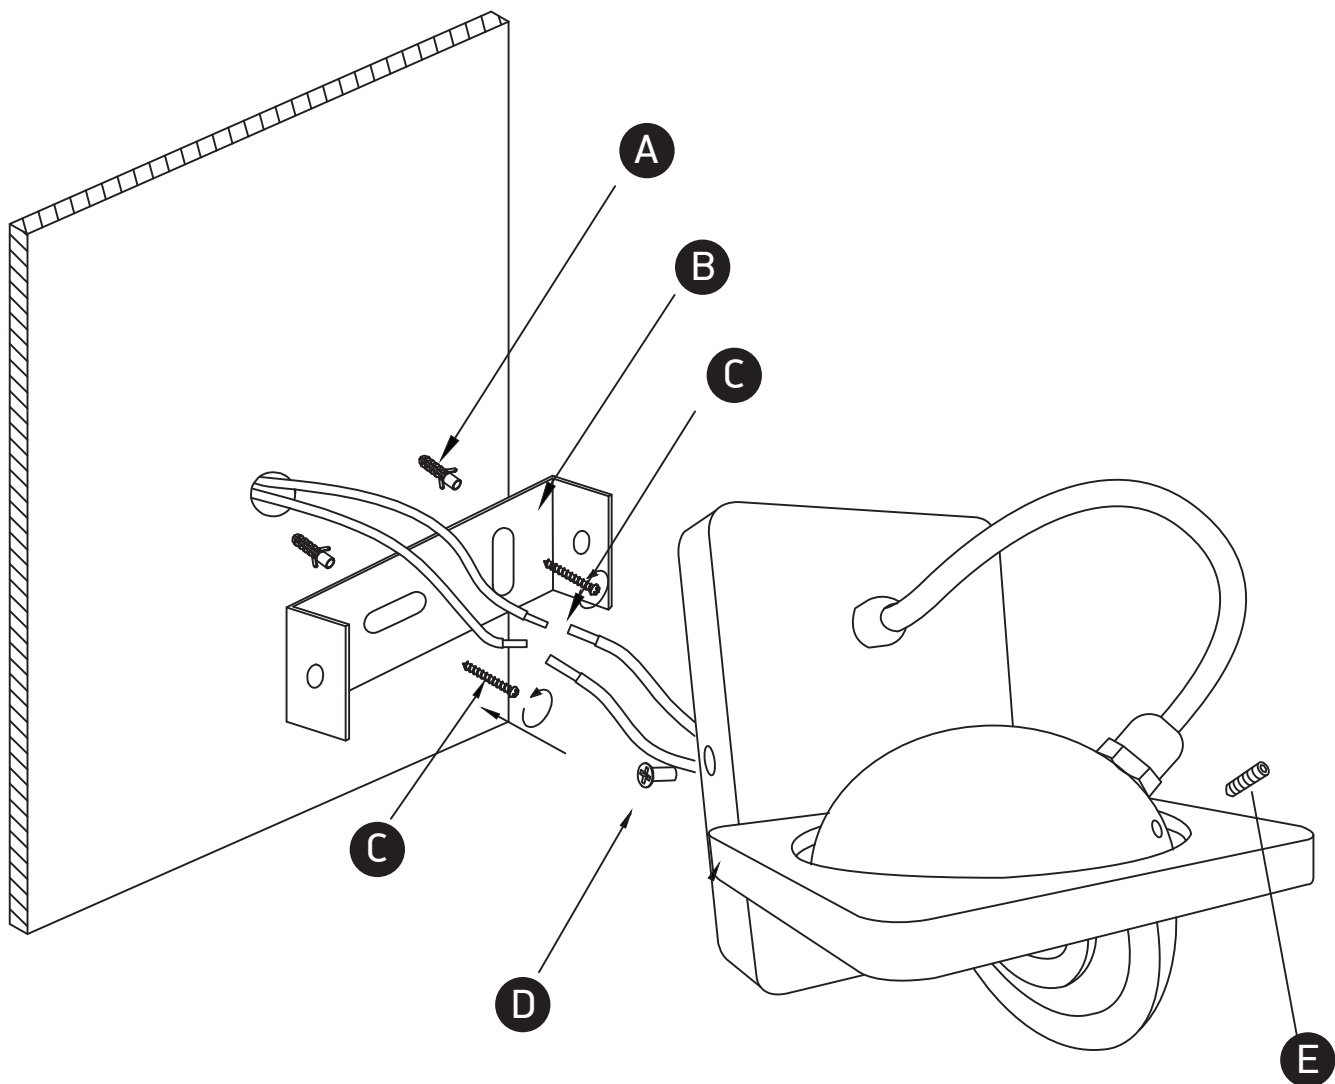

# INSTALLATION MANUAL

65107

**ecolight**

ADJUSTABLE

100mm

100mm

120mm

130mm

100-240V | 7W | IP20 | Aluminium | Adjustable

Complete with driver.

80  
CRI
**one**  
LIGHT