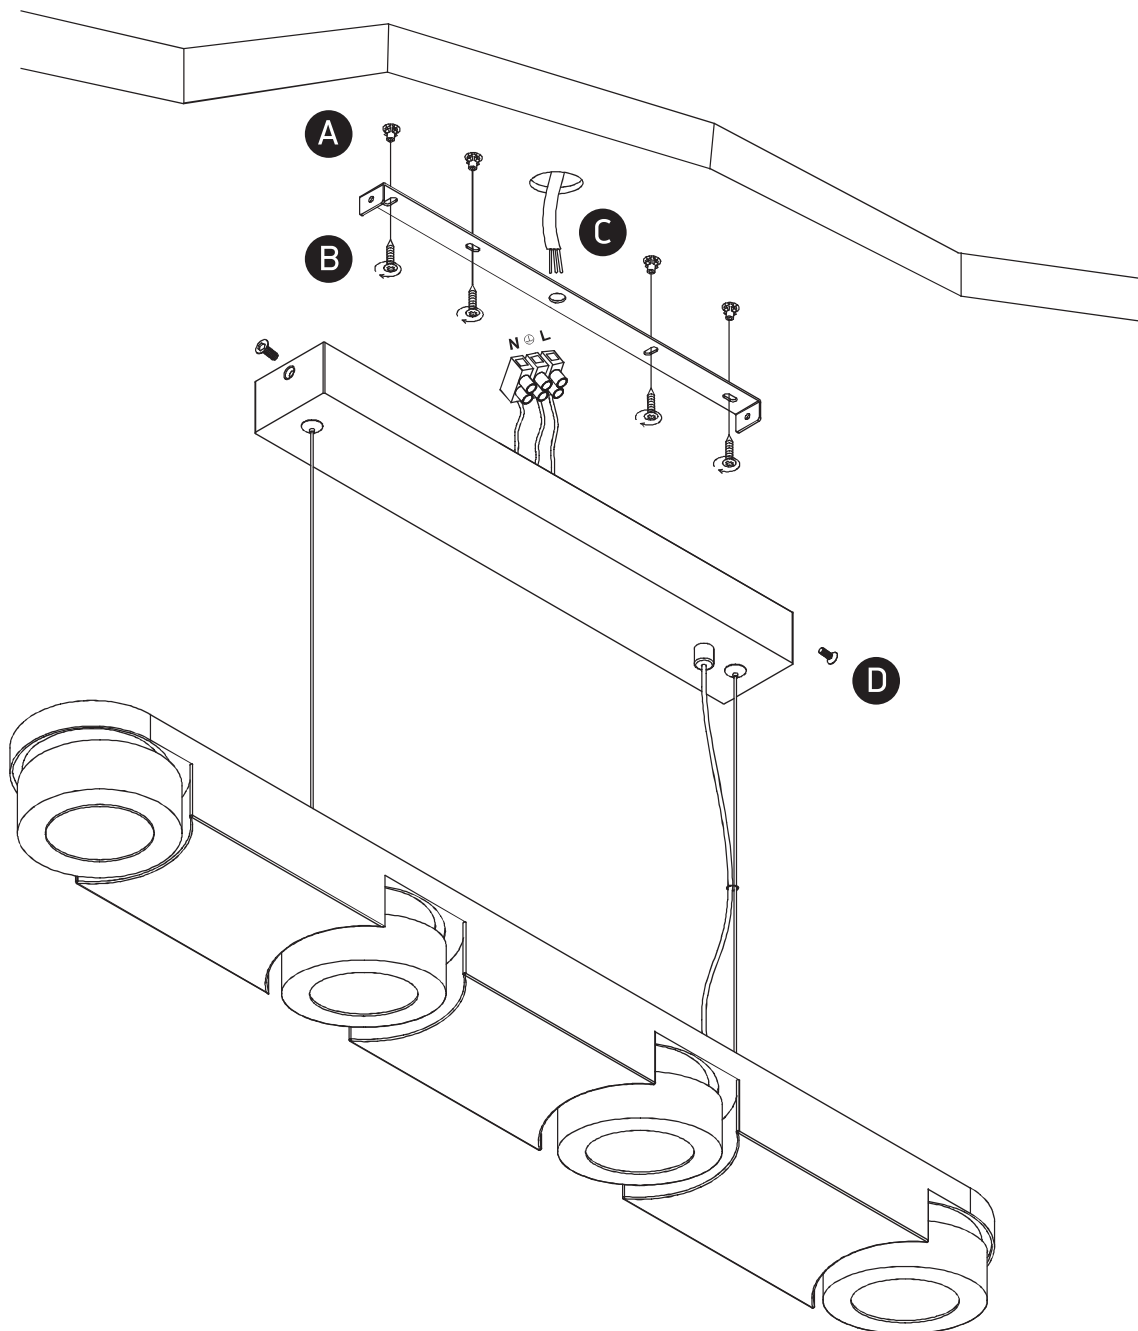

INSTALLATION MANUAL

65110P

ecolight

CE

RoHS
COMPLIANT

NOT
DIMMABLE

230V | 4x10W | IP20 | Die cast | Adjustable

Complete with driver

80
CRI

one
LIGHT

Warnings:

1. Make sure that the product is installed properly before connecting to electricity.
2. Do not cover the fitting.
3. Maintenance and installation should only be carried out by a professional electrician.