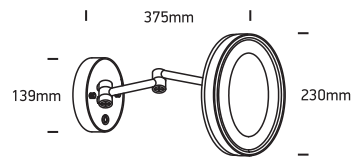

INSTALLATION MANUAL

60204

ecolight

one
LIGHT

100-240V | SMD LED | 7W | IP44 | Die cast + Mirror

Complete with 300mA driver.

Warnings:

1. Make sure that the product is installed properly before connecting to electricity.
2. Do not cover the fitting.
3. Maintenance and installation should only be carried out by a professional electrician.