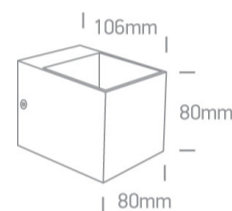

12 Wall &amp; Ceiling&gt;G9 Decorative Wall Lights Aluminium

6030/W

30W G9 Aluminium Mirror Reflector Decorative Wall Lights.

Complies with standard EN60598-1 and any other specific standards.

## Dimensions

## Physical Specification

Item Group	12 Wall & Ceiling
Family	G9 Decorative Wall Lights Aluminium
Order Code	6030/W
Colour	White
Material	Aluminium
Shape	Rectangular
Length	80mm
Width	80mm
Height	106mm
Surface Wall	Yes
Indoor	Yes
Adjustable	No