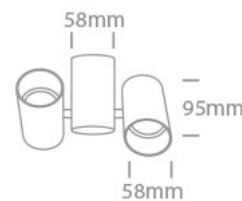

Dimensions