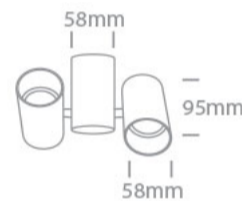

Dimensions