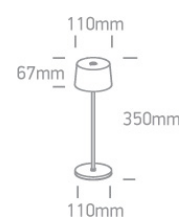

Downloads

Dimensions

Physical Specification

Item Group	18 Decorative
Family	Portable Trendy Light
Order Code	61082A/W
Colour	White
Material	Die Cast
Shape	Circular
Height	350mm
Diameter	110mm
Surface Floor/Ground	Yes
Indoor	Yes
Outdoor	Yes
Adjustable	No