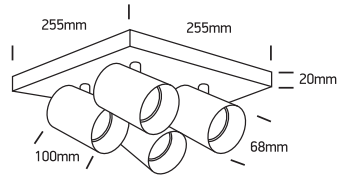

INSTALLATION MANUAL

65405N

100-240V | MR16 | GU10 | 4x10W | IP20 | Aluminium | Adjustable

one
LIGHT

Warnings:

1. Make sure that the product is installed properly before connecting to electricity.
2. Do not cover the fitting.
3. Maintenance and installation should only be carried out by a professional electrician.