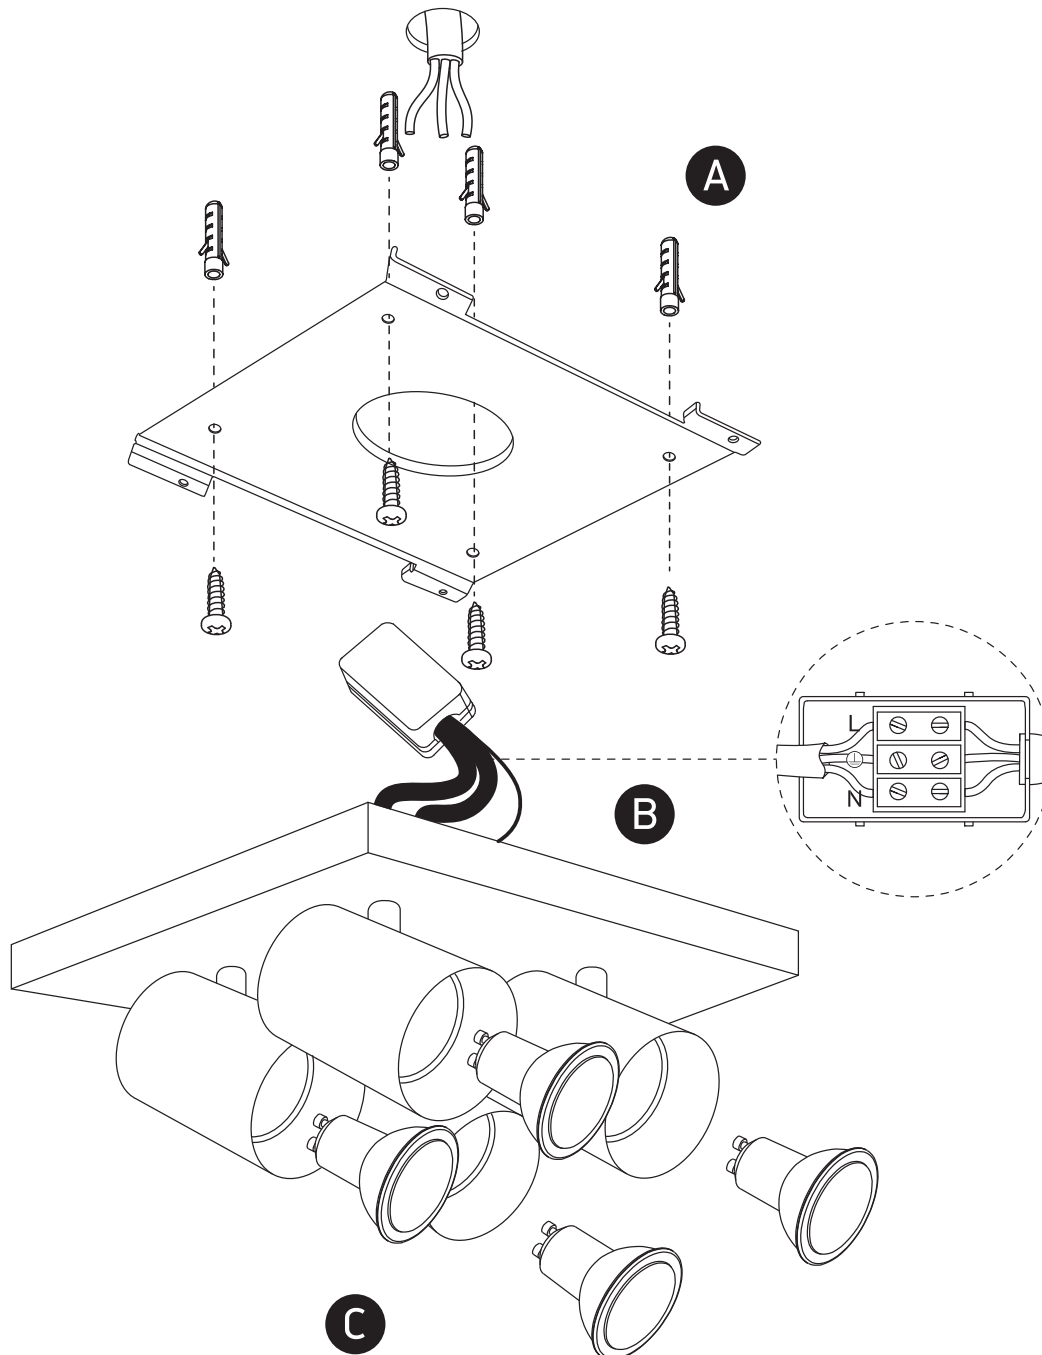

INSTALLATION MANUAL

65405N

100-240V | MR16 | GU10 | 4x10W | IP20 | Aluminium | Adjustable

one
LIGHT

Warnings:

1. Make sure that the product is installed properly before connecting to electricity.
2. Do not cover the fitting.
3. Maintenance and installation should only be carried out by a professional electrician.