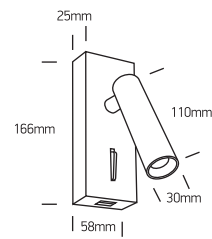

# INSTALLATION MANUAL

65746A

LED  
BUILT IN

ADJUSTABLE

CE EAC UK CA

230V | LED | 3W | IP20 | Aluminium  
Complete with 700mA driver.