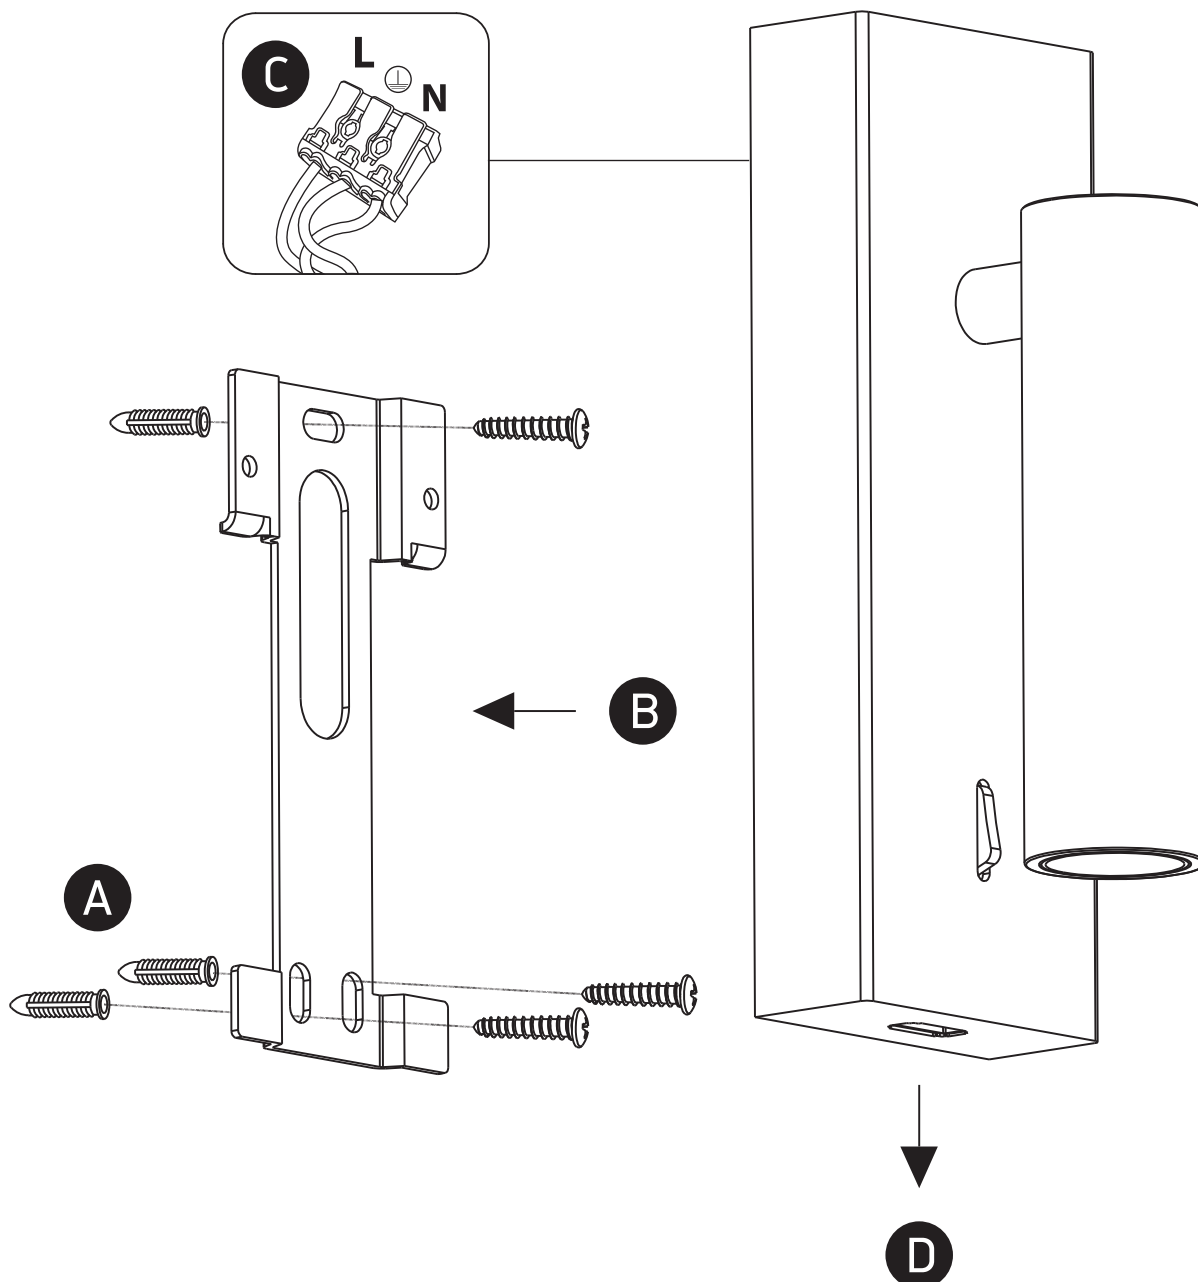

# INSTALLATION MANUAL

65746A

LED  
BUILT IN

ADJUSTABLE

CE EAC UK CA

230V | LED | 3W | IP20 | Aluminium  
Complete with 700mA driver.

## Warnings:

1. Make sure that the product is installed properly before connecting to electricity.
2. Do not cover the fitting.
3. Maintenance and installation should only be carried out by a professional electrician.