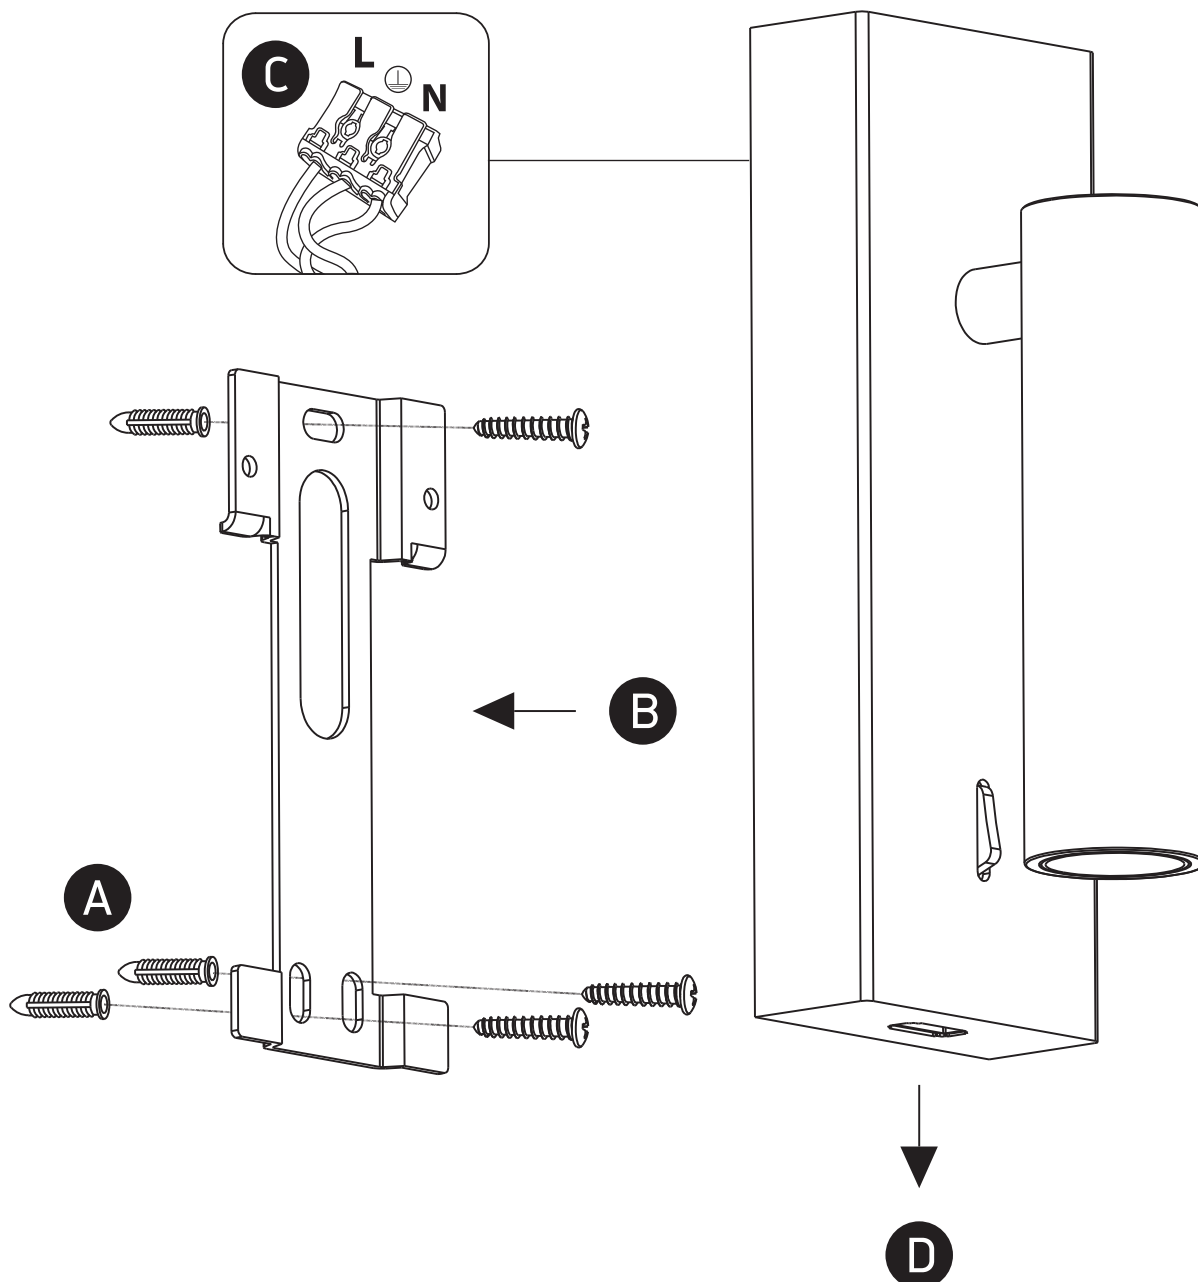

# INSTALLATION MANUAL

65746A

LED  
BUILT IN

ADJUSTABLE

CE EAC UK CA

RoHS  
COMPLIANT

NOT  
DIMMABLE

230V | LED | 3W | IP20 | Aluminium  
Complete with 700mA driver.

90  
CRI

one  
LIGHT