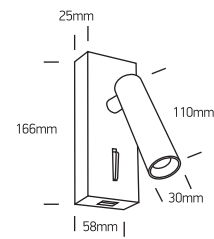

INSTALLATION MANUAL

65746A

LED
BUILT IN

ADJUSTABLE

CE EAC UK CA

RoHS
COMPLIANT

NOT
DIMMABLE

230V | LED | 3W | IP20 | Aluminium
Complete with 700mA driver.

90
CRI

one
LIGHT