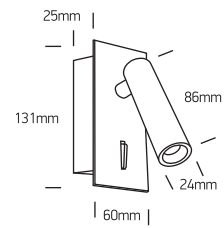

INSTALLATION MANUAL

65746R

230V | LED | 3W | IP20 | Aluminium
Complete with 700mA driver.

90
CRI

one
LIGHT

Warnings:

1. Make sure that the product is installed properly before connecting to electricity.
2. Do not cover the fitting.
3. Maintenance and installation should only be carried out by a professional electrician.