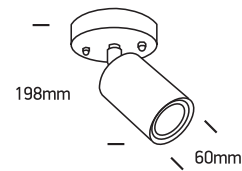

INSTALLATION MANUAL

67032

100-240V | MR16 | GU10 | 35W | IP44 | Stainless steel 304 | Adjustable

Warnings:

1. Make sure that the product is installed properly before connecting to electricity.
2. Do not cover the fitting.
3. Maintenance and installation should only be carried out by a professional electrician.