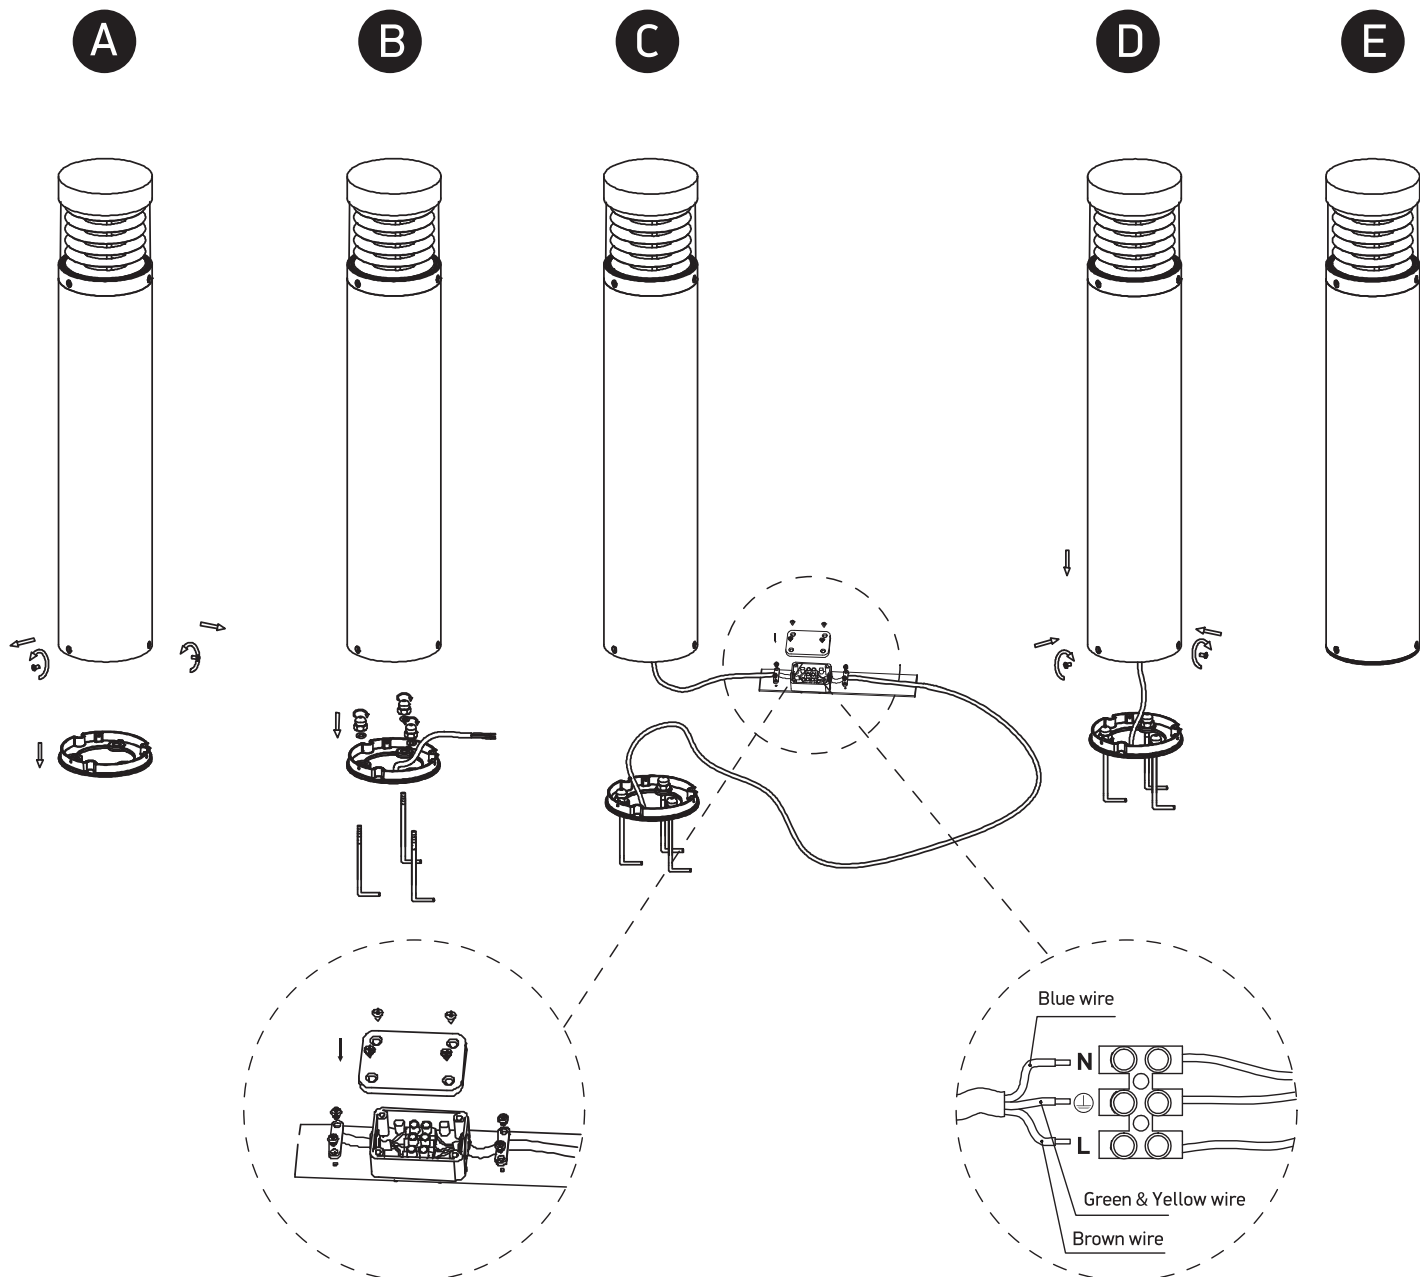

INSTALLATION MANUAL

67034

ecolight

100-240V | 15W | IP54 | Die cast

Complete with driver.

80
CRI

Warnings:

1. Make sure that the product is installed properly before connecting to electricity.
2. Do not cover the fitting.
3. Maintenance and installation should only be carried out by a professional electrician.