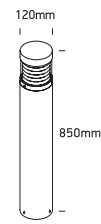

INSTALLATION MANUAL

67034

ecolight

100-240V | 15W | IP54 | Die cast

Complete with driver.

80
CRI

Warnings:

1. Make sure that the product is installed properly before connecting to electricity.
2. Do not cover the fitting.
3. Maintenance and installation should only be carried out by a professional electrician.