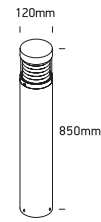

INSTALLATION MANUAL

67034

ecolight

100-240V | 15W | IP54 | Die cast

Complete with driver.

80
CRI

Warnings:

1. Make sure that the product is installed properly before connecting to electricity.
2. Do not cover the fitting.
3. Maintenance and installation should only be carried out by a professional electrician.