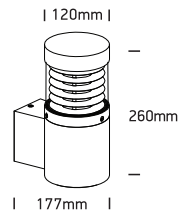

INSTALLATION MANUAL

67036

ecolight

Ra>80

one
LIGHT

100-240V | 12W | IP54 | Die cast

Complete with LED driver

Warnings: