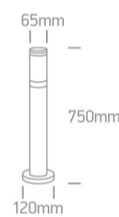

20 Garden & Underwater>The E27 Tube Lights Die cast

67092/G

15W, E27 Tubes Lights IP54.

Complies with standard EN60598-1 and any other specific standards.

Downloads

Dimensions

Physical Specification

Item Group	20 Garden & Underwater
Family	The E27 Tube Lights Die cast
Order Code	67092/G
Colour	Grey
Material	Die Cast
Shape	Circular
Height	120mm
Diameter	65mm
Surface Floor/Ground	Yes
Outdoor	Yes
Adjustable	No