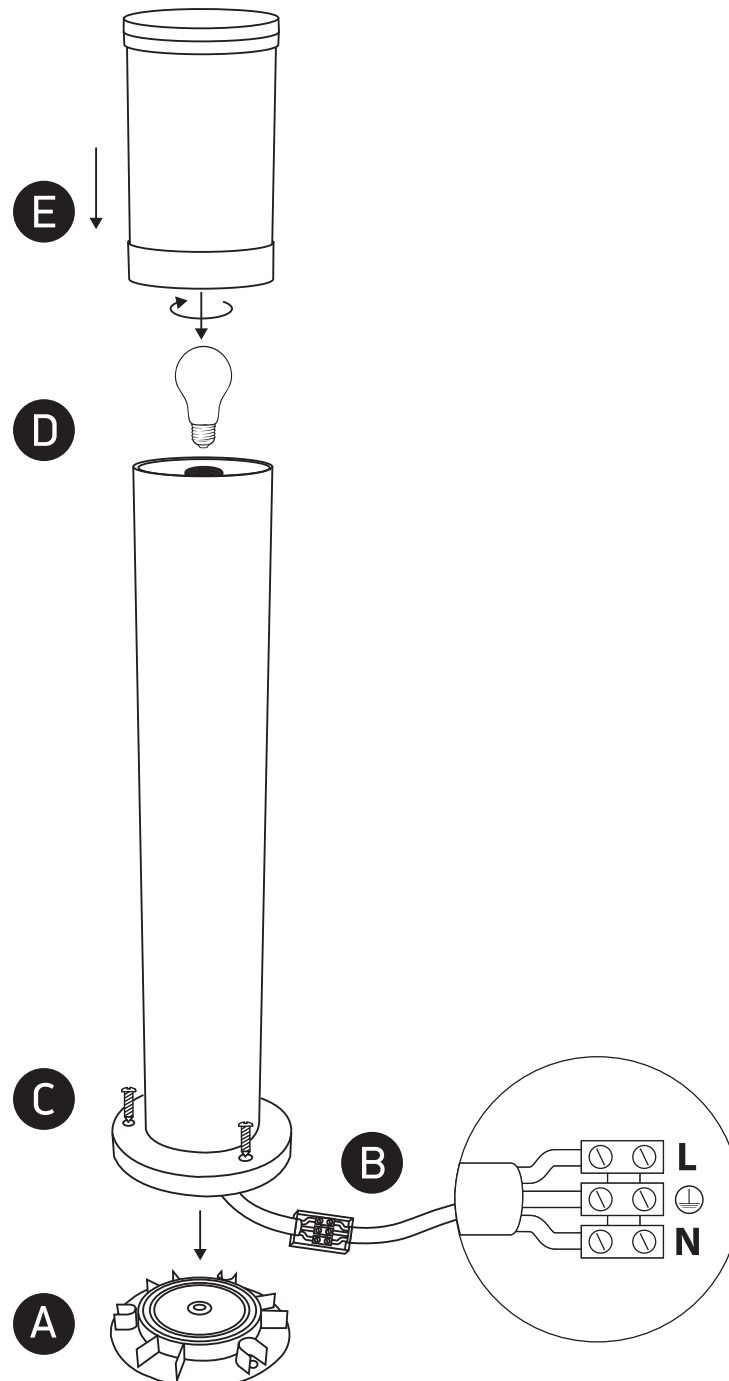

INSTALLATION MANUAL

67092

100-240V | E27 | 15W | IP54 | Die cast

Warnings:

1. Make sure that the product is installed properly before connecting to electricity.
2. Do not cover the fitting.
3. Maintenance and installation should only be carried out by a professional electrician.