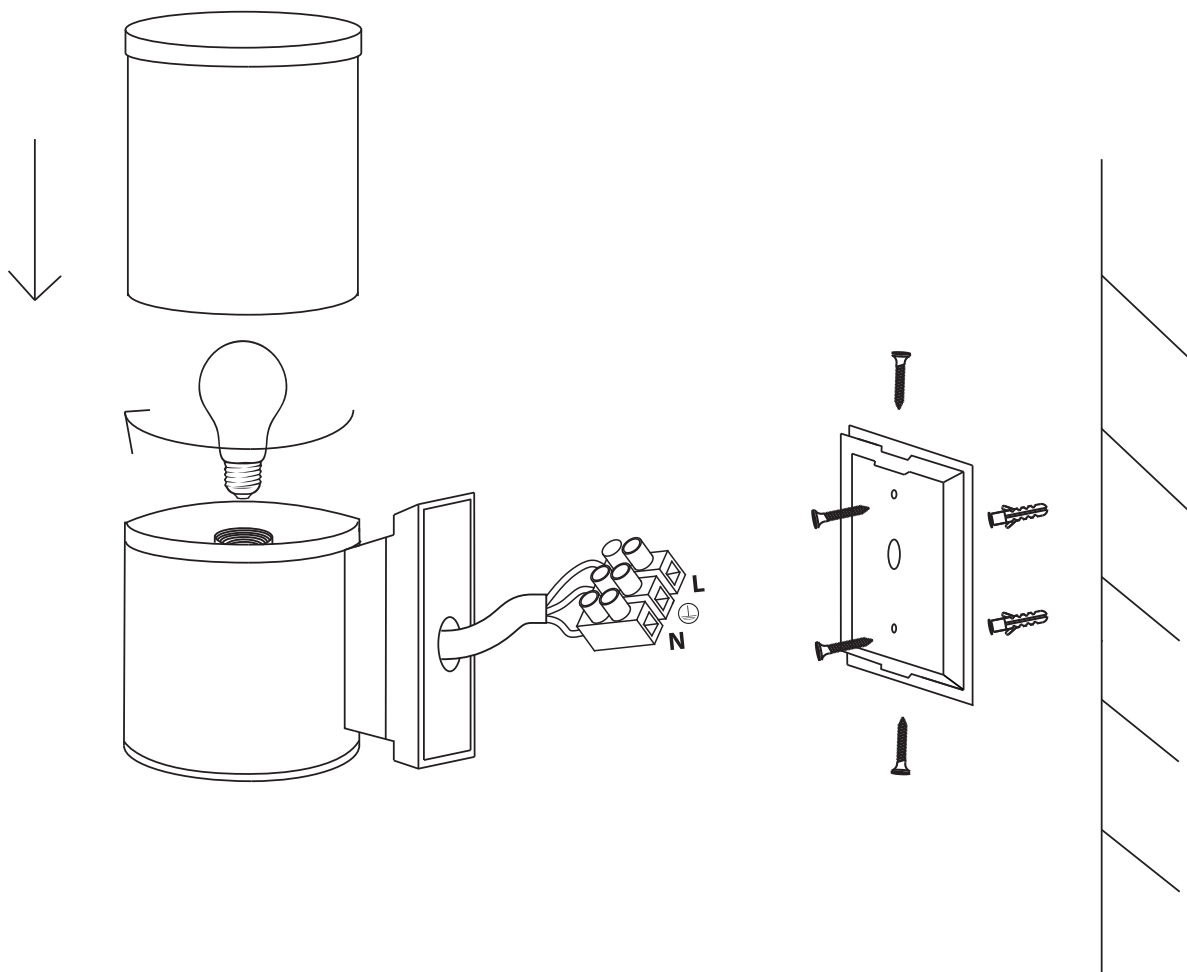

INSTALLATION MANUAL

67094

100-240V | E27 | 20W | IP54 | Die cast

Warnings:

1. Make sure that the product is installed properly before connecting to electricity.
2. Do not cover the fitting.
3. Maintenance and installation should only be carried out by a professional electrician.