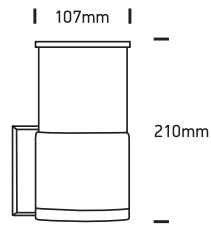

INSTALLATION MANUAL

67094

100-240V | E27 | 20W | IP54 | Die cast

Warnings:

1. Make sure that the product is installed properly before connecting to electricity.
2. Do not cover the fitting.
3. Maintenance and installation should only be carried out by a professional electrician.